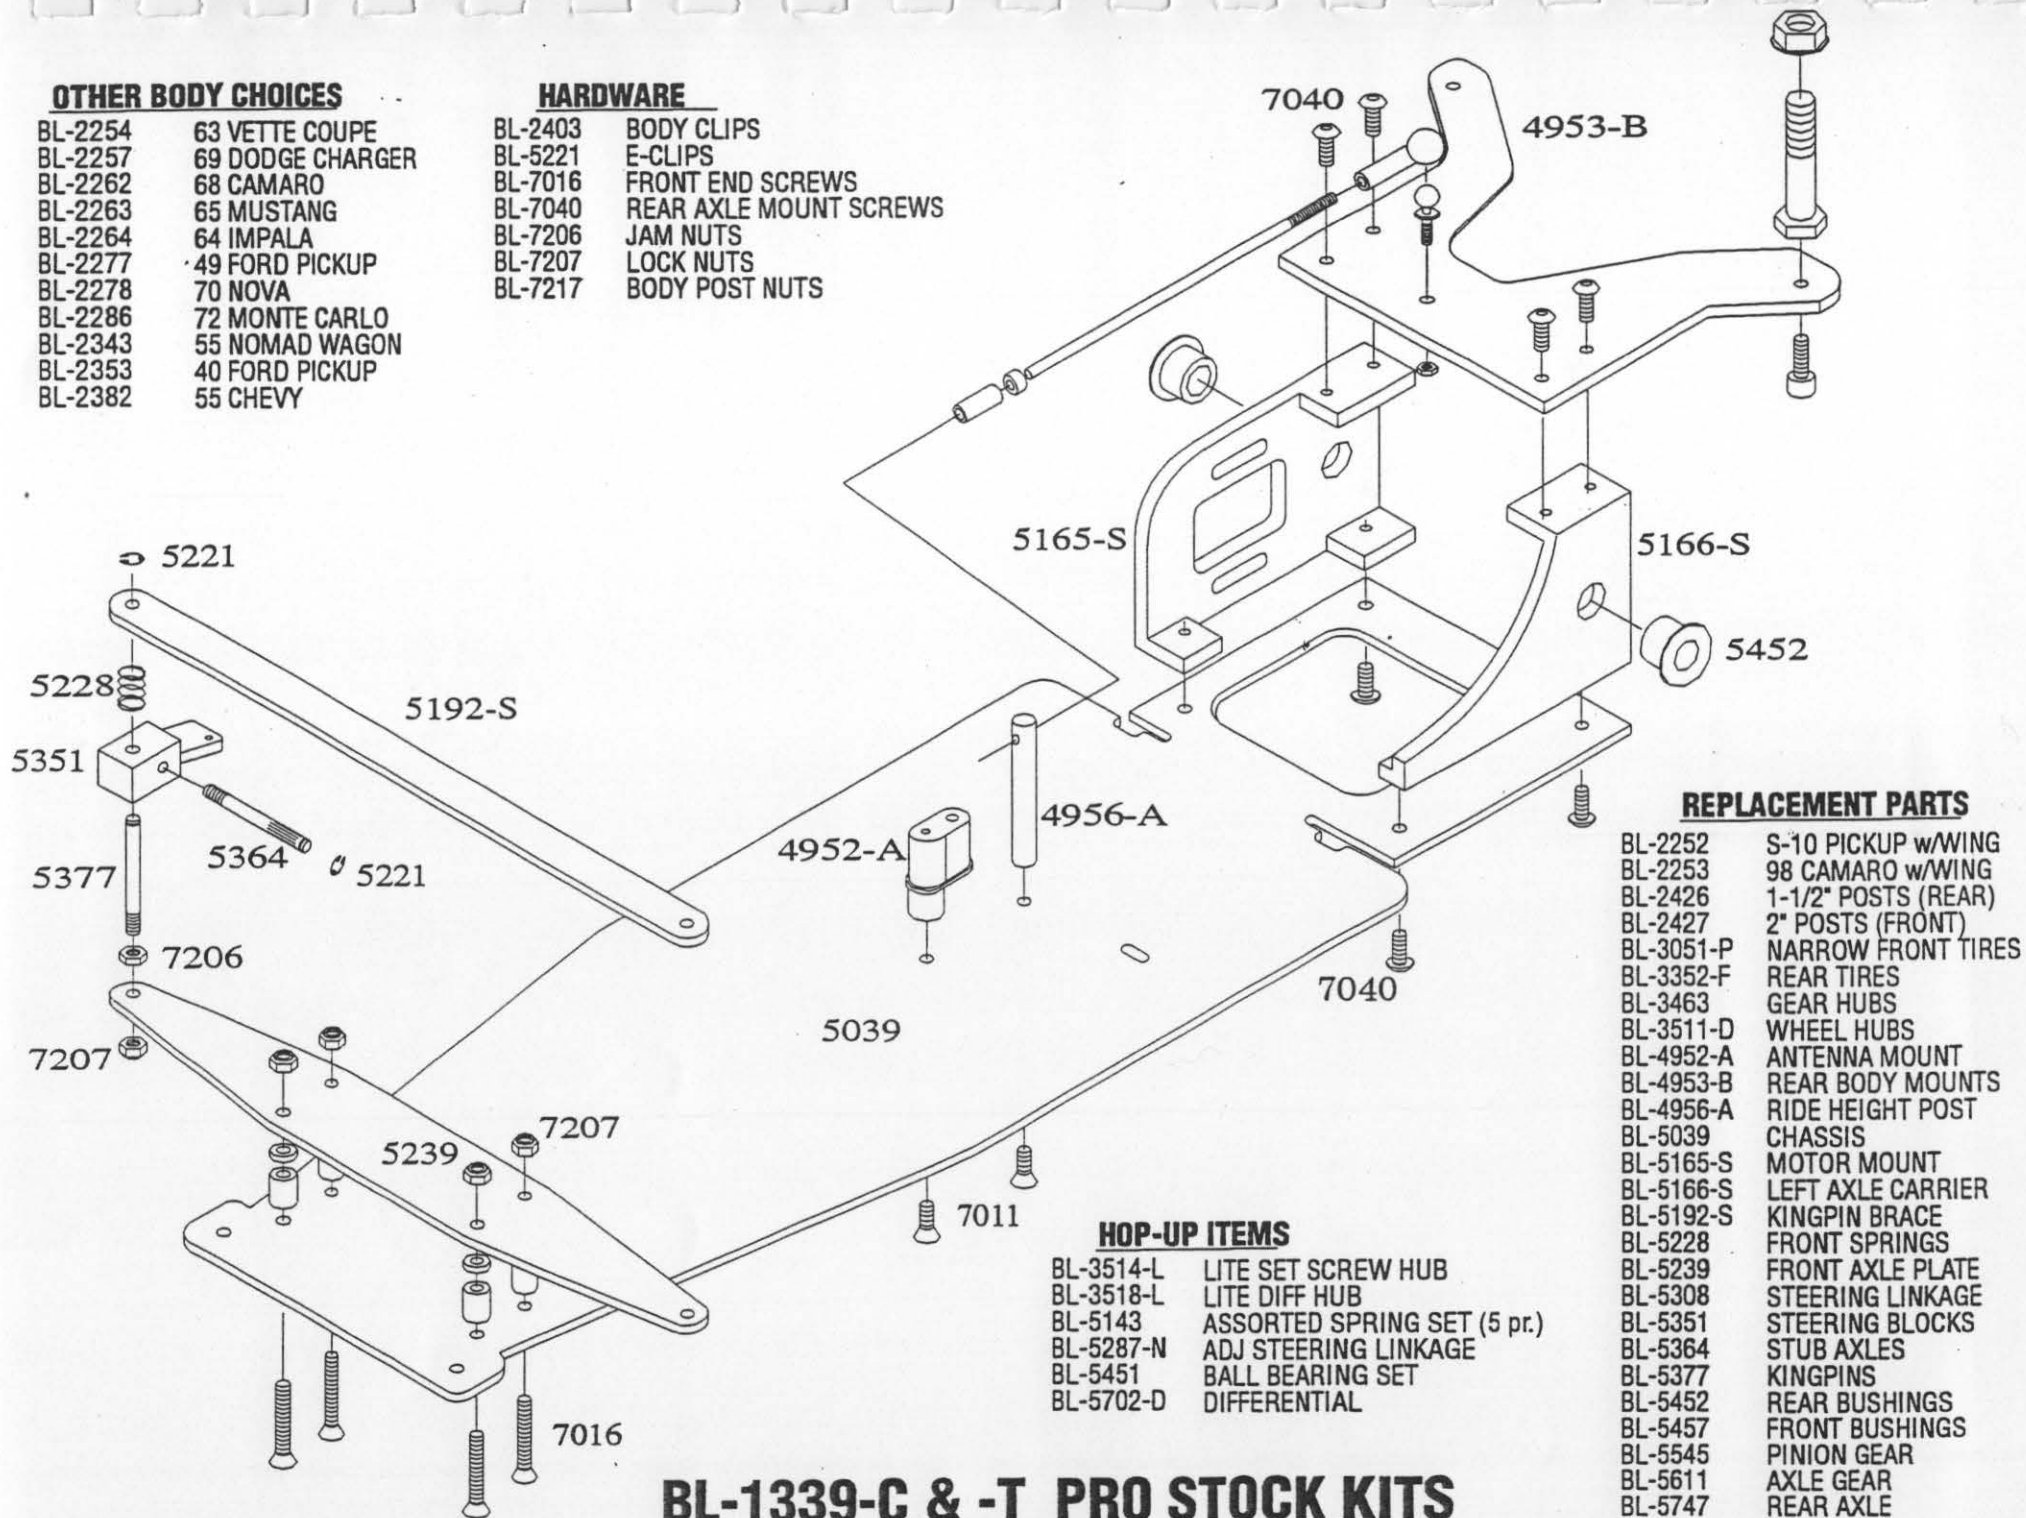

OTHER BODY CHOICES

| | |
|---------|------------------|
| BL-2254 | 63 VETTE COUPE |
| BL-2257 | 69 DODGE CHARGER |
| BL-2262 | 68 CAMARO |
| BL-2263 | 65 MUSTANG |
| BL-2264 | 64 IMPALA |
| BL-2277 | 49 FORD PICKUP |
| BL-2278 | 70 NOVA |
| BL-2286 | 72 MONTE CARLO |
| BL-2343 | 55 NOMAD WAGON |
| BL-2353 | 40 FORD PICKUP |
| BL-2382 | 55 CHEVY |

HARDWARE

| | |
|---------|------------------------|
| BL-2403 | BODY CLIPS |
| BL-5221 | E-CLIPS |
| BL-7016 | FRONT END SCREWS |
| BL-7040 | REAR AXLE MOUNT SCREWS |
| BL-7206 | JAM NUTS |
| BL-7207 | LOCK NUTS |
| BL-7217 | BODY POST NUTS |

REPLACEMENT PARTS

| | |
|-----------|---------------------|
| BL-2252 | S-10 PICKUP w/WING |
| BL-2253 | 98 CAMARO w/WING |
| BL-2426 | 1-1/2" POSTS (REAR) |
| BL-2427 | 2" POSTS (FRONT) |
| BL-3051-P | NARROW FRONT TIRES |
| BL-3352-F | REAR TIRES |
| BL-3463 | GEAR HUBS |
| BL-3511-D | WHEEL HUBS |
| BL-4952-A | ANTENNA MOUNT |
| BL-4953-B | REAR BODY MOUNTS |
| BL-4956-A | RIDE HEIGHT POST |
| BL-5039 | CHASSIS |
| BL-5165-S | MOTOR MOUNT |
| BL-5166-S | LEFT AXLE CARRIER |
| BL-5192-S | KINGPIN BRACE |
| BL-5228 | FRONT SPRINGS |
| BL-5239 | FRONT AXLE PLATE |
| BL-5308 | STEERING LINKAGE |
| BL-5351 | STEERING BLOCKS |
| BL-5364 | STUB AXLES |
| BL-5377 | KINGPINS |
| BL-5452 | REAR BUSHINGS |
| BL-5457 | FRONT BUSHINGS |
| BL-5545 | PINION GEAR |
| BL-5611 | AXLE GEAR |
| BL-5747 | REAR AXLE |

HOP-UP ITEMS

| | |
|-----------|-----------------------------|
| BL-3514-L | LITE SET SCREW HUB |
| BL-3518-L | LITE DIFF HUB |
| BL-5143 | ASSORTED SPRING SET (5 pr.) |
| BL-5287-N | ADJ STEERING LINKAGE |
| BL-5451 | BALL BEARING SET |
| BL-5702-D | DIFFERENTIAL |