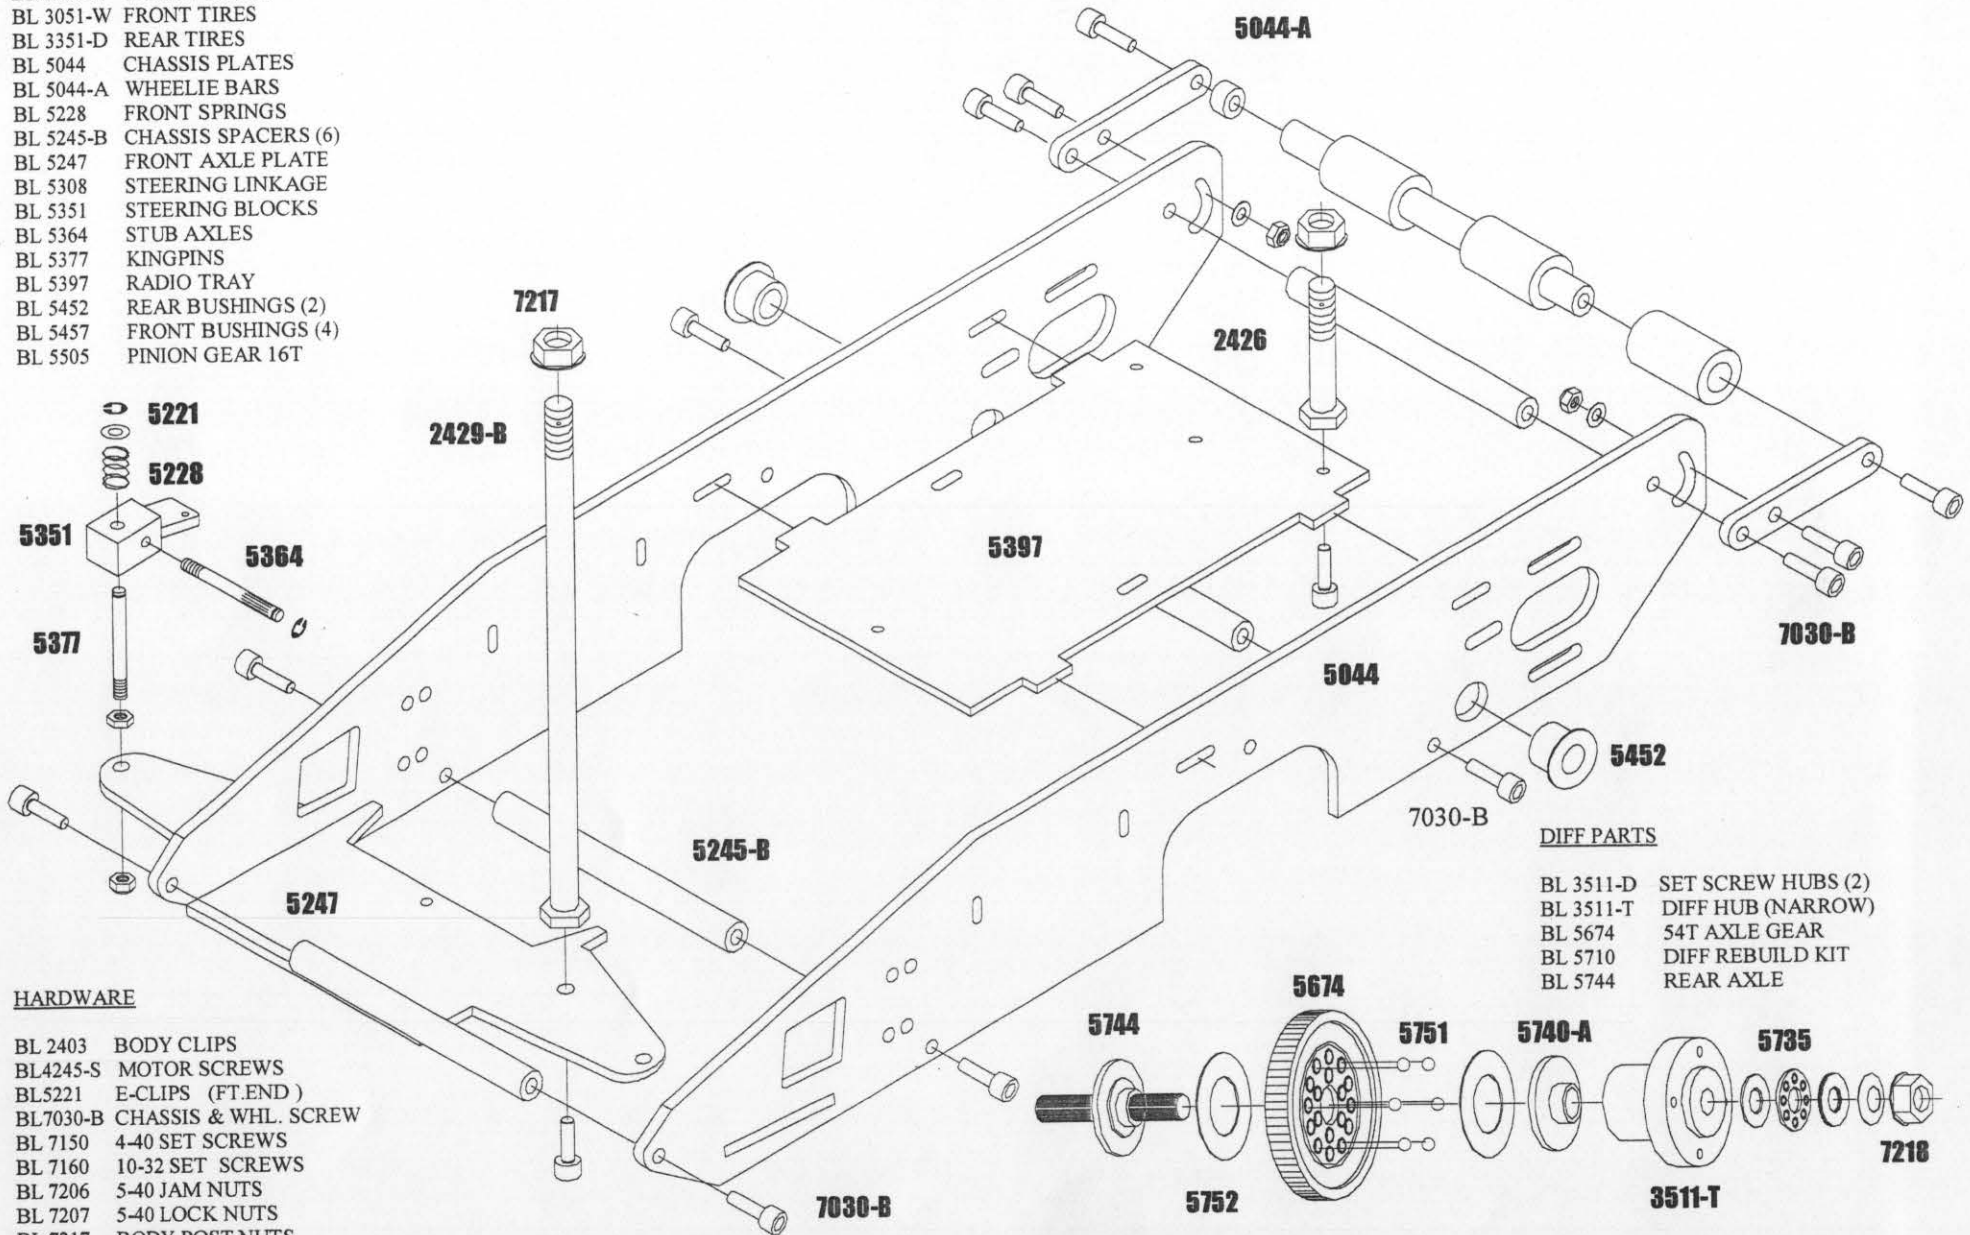

BL 1353 LITTLE RED WAGON

- BL 2037 CLEAR BODY
- BL 2037-P LRW BODY PAINTED / DECALS
- BL 2426 1.5" BODY POSTS
- BL 2429-B 5" BODY POSTS
- BL 3051-W FRONT TIRES
- BL 3351-D REAR TIRES
- BL 5044 CHASSIS PLATES
- BL 5044-A WHEELIE BARS
- BL 5228 FRONT SPRINGS
- BL 5245-B CHASSIS SPACERS (6)
- BL 5247 FRONT AXLE PLATE
- BL 5308 STEERING LINKAGE
- BL 5351 STEERING BLOCKS
- BL 5364 STUB AXLES
- BL 5377 KINGPINS
- BL 5397 RADIO TRAY
- BL 5452 REAR BUSHINGS (2)
- BL 5457 FRONT BUSHINGS (4)
- BL 5505 PINION GEAR 16T

HARDWARE

- BL 2403 BODY CLIPS
- BL4245-S MOTOR SCREWS
- BL5221 E-CLIPS (FT.END)
- BL7030-B CHASSIS & WHL. SCREW
- BL 7150 4-40 SET SCREWS
- BL 7160 10-32 SET SCREWS
- BL 7206 5-40 JAM NUTS
- BL 7207 5-40 LOCK NUTS
- BL 7217 BODY POST NUTS
- BL 7218 RED DIFF NUTS
- BL 7416 NYLON AXLE SHIMS

DIFF PARTS

- BL 3511-D SET SCREW HUBS (2)
- BL 3511-T DIFF HUB (NARROW)
- BL 5674 54T AXLE GEAR
- BL 5710 DIFF REBUILD KIT
- BL 5744 REAR AXLE