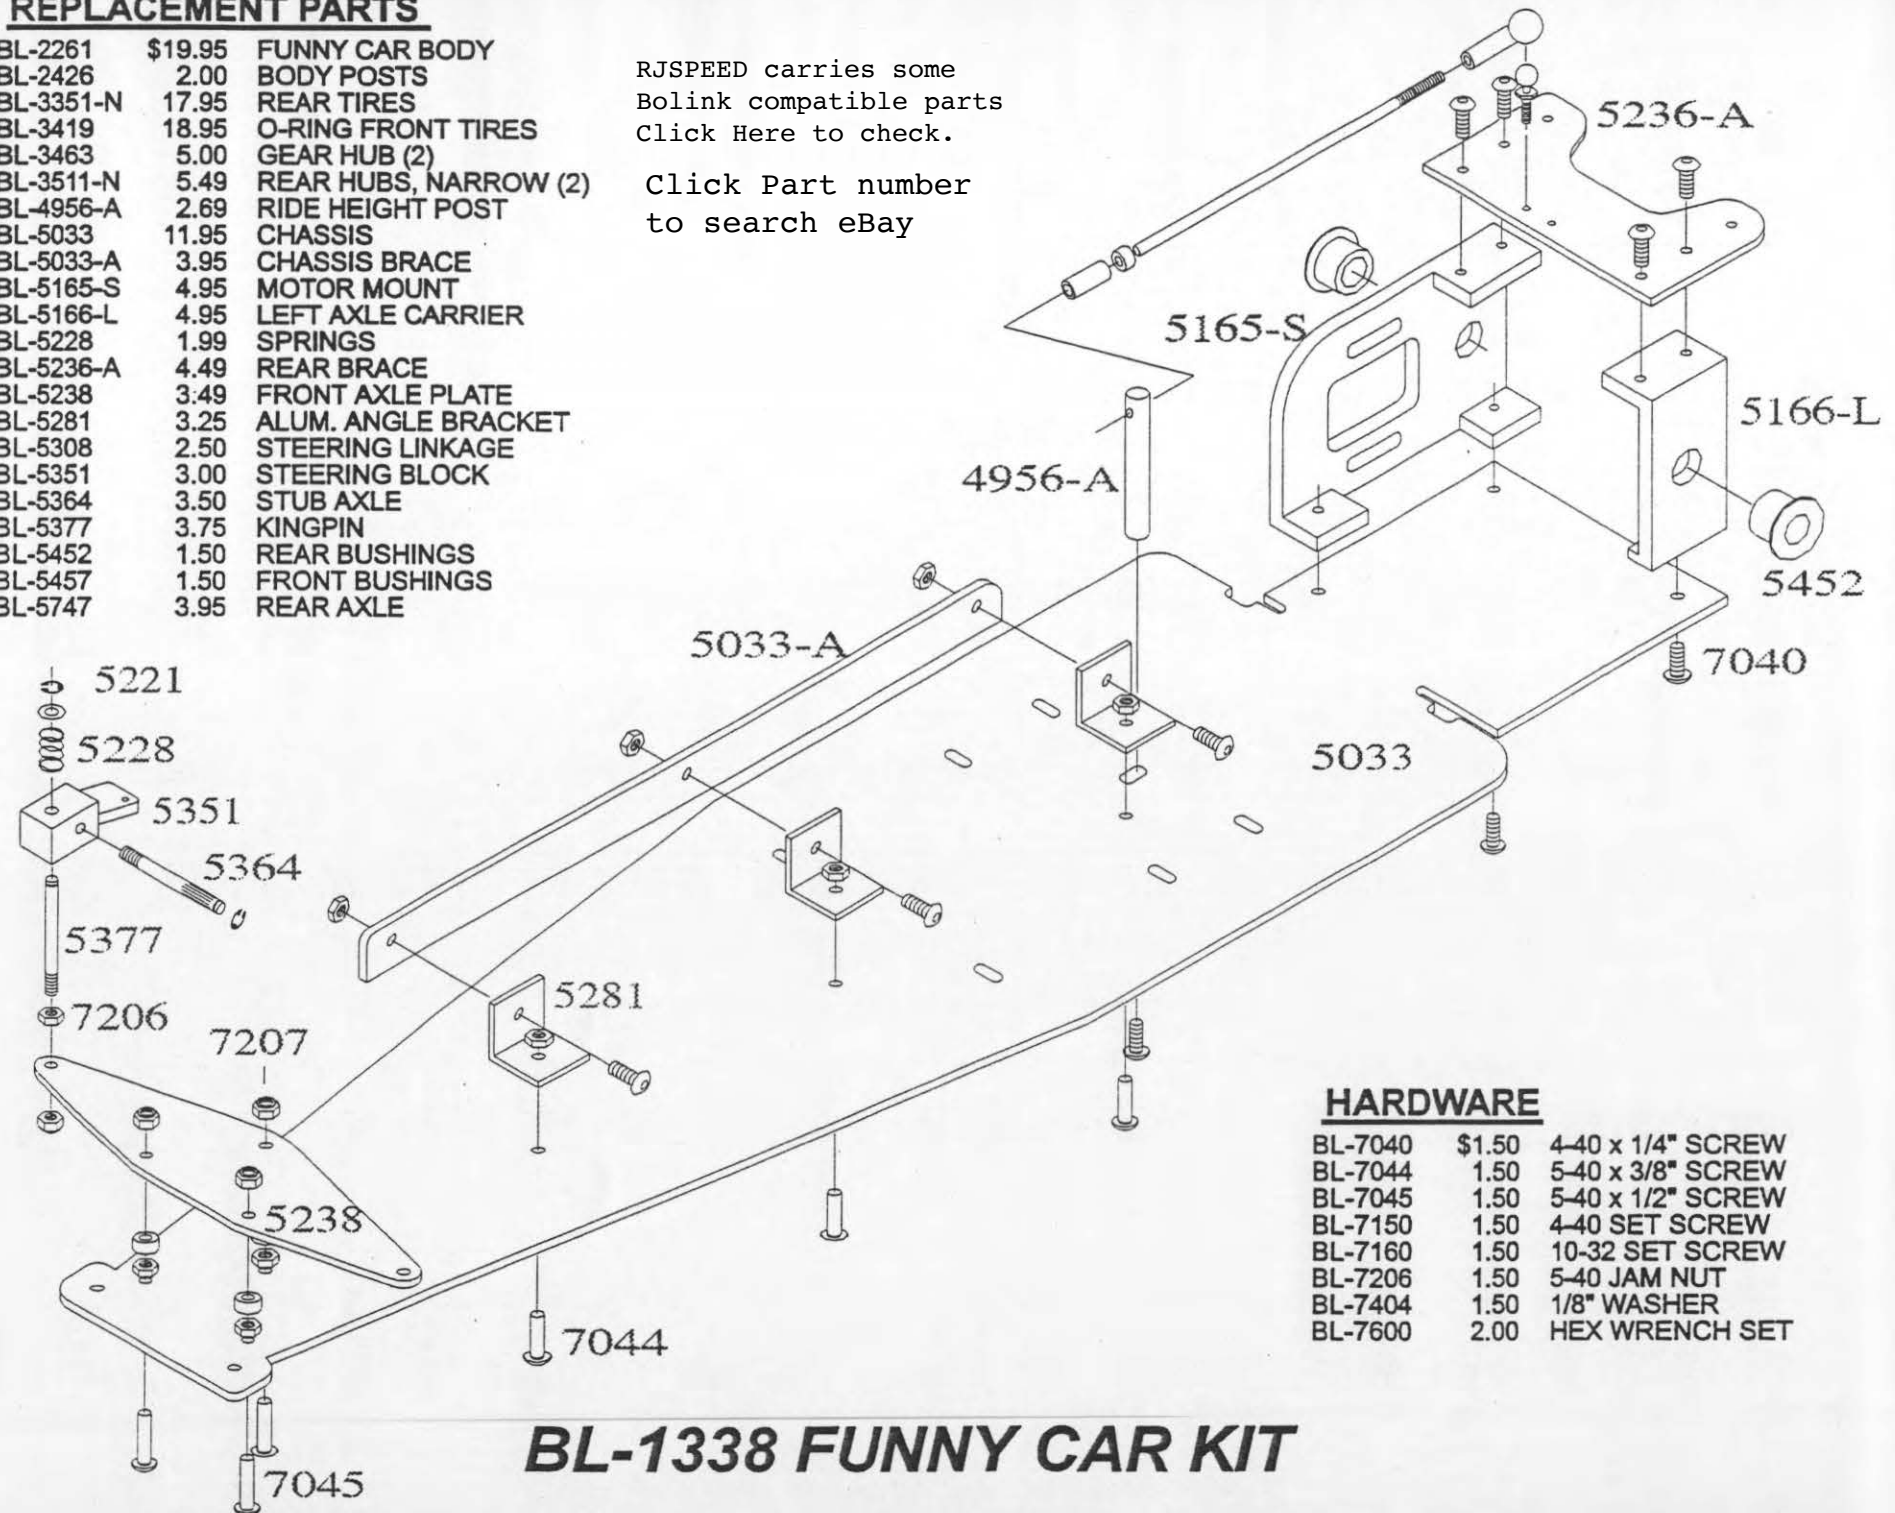

REPLACEMENT PARTS

| | | |
|-----------|---------|-----------------------|
| BL-2261 | \$19.95 | FUNNY CAR BODY |
| BL-2426 | 2.00 | BODY POSTS |
| BL-3351-N | 17.95 | REAR TIRES |
| BL-3419 | 18.95 | O-RING FRONT TIRES |
| BL-3463 | 5.00 | GEAR HUB (2) |
| BL-3511-N | 5.49 | REAR HUBS, NARROW (2) |
| BL-4956-A | 2.69 | RIDE HEIGHT POST |
| BL-5033 | 11.95 | CHASSIS |
| BL-5033-A | 3.95 | CHASSIS BRACE |
| BL-5165-S | 4.95 | MOTOR MOUNT |
| BL-5166-L | 4.95 | LEFT AXLE CARRIER |
| BL-5228 | 1.99 | SPRINGS |
| BL-5236-A | 4.49 | REAR BRACE |
| BL-5238 | 3.49 | FRONT AXLE PLATE |
| BL-5281 | 3.25 | ALUM. ANGLE BRACKET |
| BL-5308 | 2.50 | STEERING LINKAGE |
| BL-5351 | 3.00 | STEERING BLOCK |
| BL-5364 | 3.50 | STUB AXLE |
| BL-5377 | 3.75 | KINGPIN |
| BL-5452 | 1.50 | REAR BUSHINGS |
| BL-5457 | 1.50 | FRONT BUSHINGS |
| BL-5747 | 3.95 | REAR AXLE |

RJSPEED carries some
Bolink compatible parts
Click Here to check.

Click Part number
to search eBay

HARDWARE

| | | |
|---------|--------|-------------------|
| BL-7040 | \$1.50 | 4-40 x 1/4" SCREW |
| BL-7044 | 1.50 | 5-40 x 3/8" SCREW |
| BL-7045 | 1.50 | 5-40 x 1/2" SCREW |
| BL-7150 | 1.50 | 4-40 SET SCREW |
| BL-7160 | 1.50 | 10-32 SET SCREW |
| BL-7206 | 1.50 | 5-40 JAM NUT |
| BL-7404 | 1.50 | 1/8" WASHER |
| BL-7600 | 2.00 | HEX WRENCH SET |

BL-1338 FUNNY CAR KIT