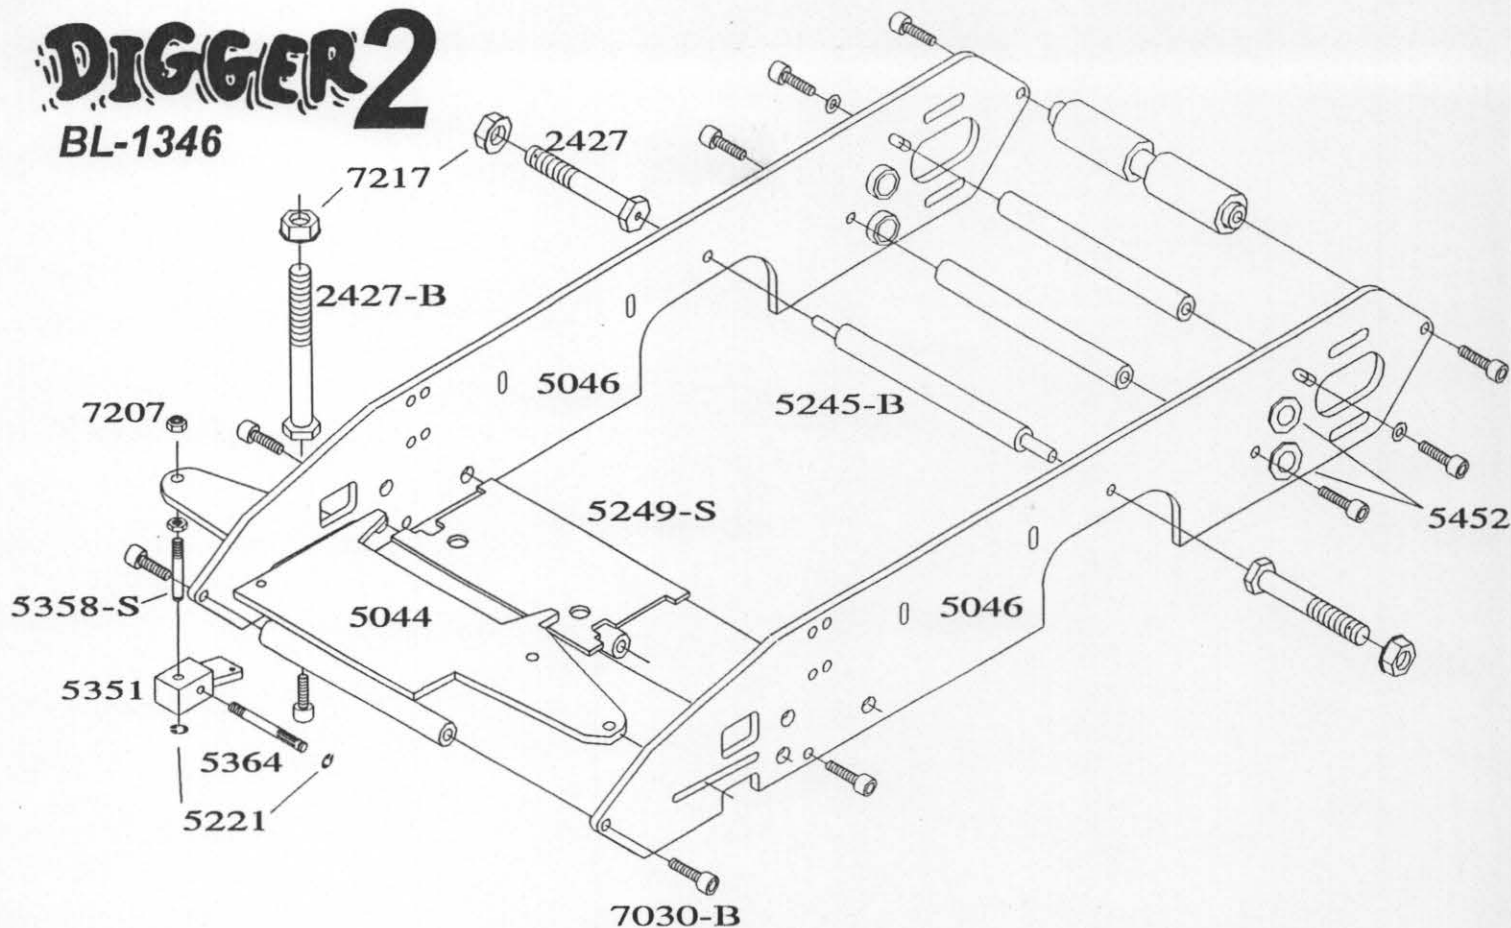

DIGGER2

BL-1346

REPLACEMENT PARTS

BL-2034	V.W. BUG BODY
BL-2402	BODY CLIPS
BL-2427	REAR BODY POSTS
BL-2427-B	FRONT BODY POSTS
BL-3053-F	FRONT TIRES
BL-3352	REAR TIRES
BL-3463	GEAR HUB (2)
BL-5046	CHASSIS PLATES (PAIR)
BL-5152	O-RING BATTERY HOLDERS (2)
BL-5221	E-CLIPS
BL-5244	FRONT AXLE PLATE
BL-5245-B	NYLON CHASSIS SPACERS (6)
BL-5249-S	SERVO PLATE
BL-5308	STEERING LINKS
BL-5351	STEERING BLOCKS
BL-5358-S	KINGPINS
BL-5364	STUB AXLES
BL-5452	REAR BUSHINGS
BL-5457	FRONT BUSHINGS
BL-5510	PINION GEAR
BL-5674	54 T AXLE GEAR
BL-5745	REAR AXLE

HARDWARE

BL-7030-B	CHASSIS/WHEEL SCREWS (8)
BL-7150	4-40 SET SCREWS (8)
BL-7160	REAR HUB SET SCREWS (6)
BL-7217	BODY MOUNT NUTS (6)
BL-7600	HEX WRENCH SET

HOP-UPS & ACCESSORIES

BL-5245-A	ALUMINUM CHASSIS SPACER (1)
BL-5451	BALL BEARING KIT
BL-3514	ALUMINUM REAR HUB
BL-3203	CHROME TIRE SET (Front & Rear)
BL-5702-D	BALL DIFF KIT
BL-6002	RACING OIL
BL-6008	TIE STRAPS
BL-3207-A	STREET TREADS RUBBER TIRE SET (Front & Rear)

OTHER BODIES

BL-2003	32 STREET ROD
BL-2004	40 FORD COUPE
BL-2008	55 CHEVY
BL-2010	66 MUSTANG
BL-2012	67 CAMARO
BL-2026	OLD STYLE V.W. BUG
BL-2027	40 FORD PICKUP
BL-2028	KILLER VETTE
BL-2030	F150 PICKUP
BL-2079	CHEVY LUV PICKUP