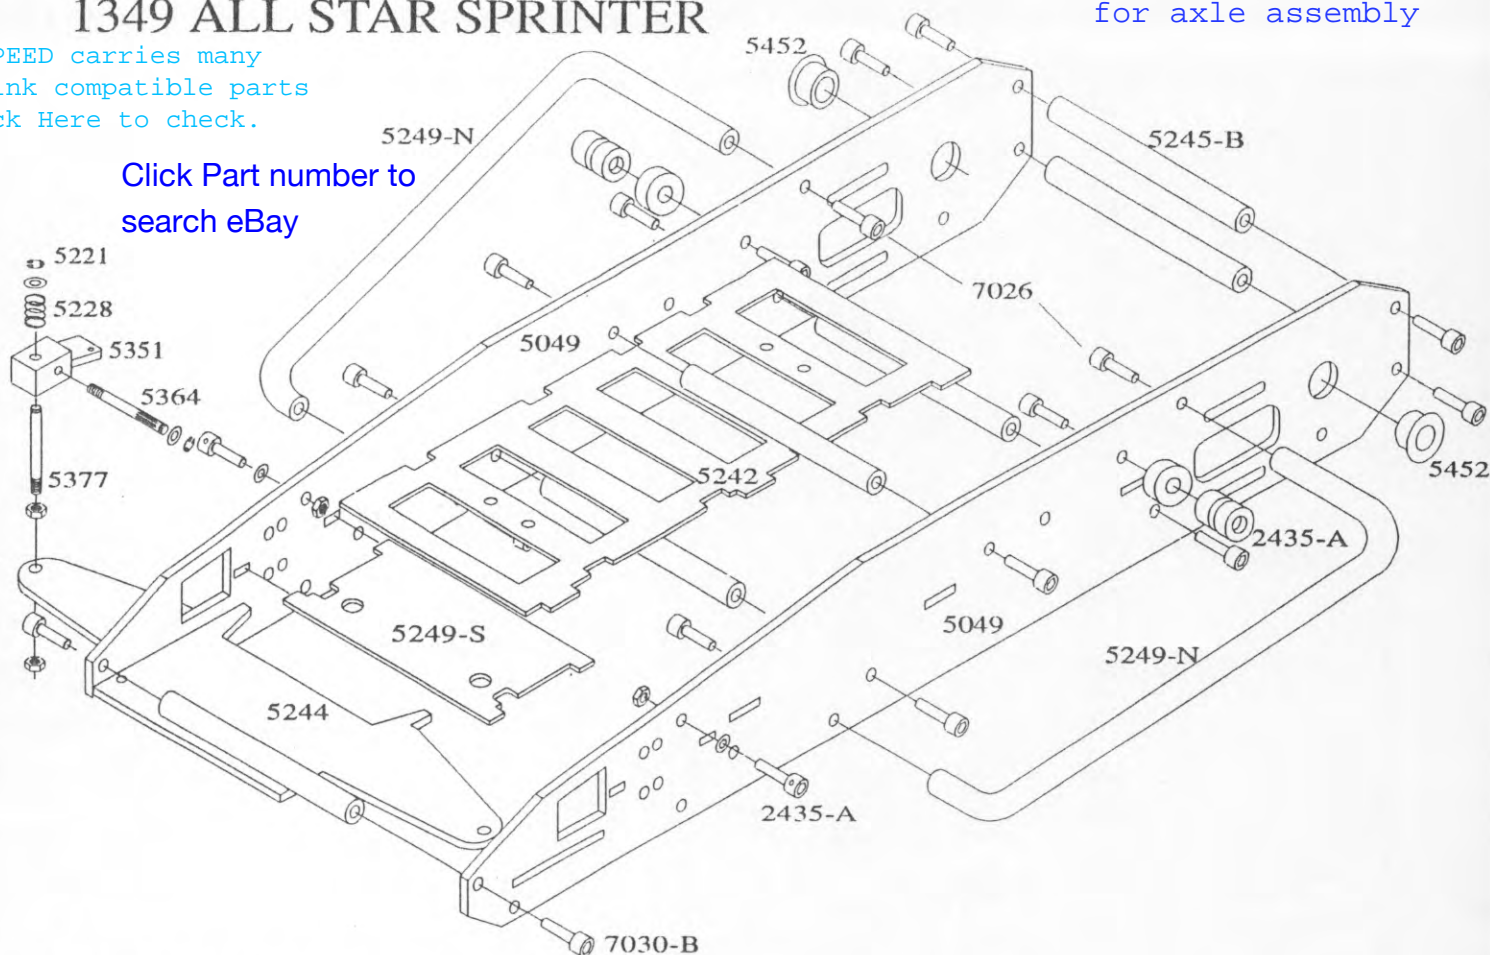

# 1349 ALL STAR SPRINTER

See separate explode  
for axle assembly

RJSPEED carries many  
Bolink compatible parts  
Click Here to check.

Click Part number to  
search eBay