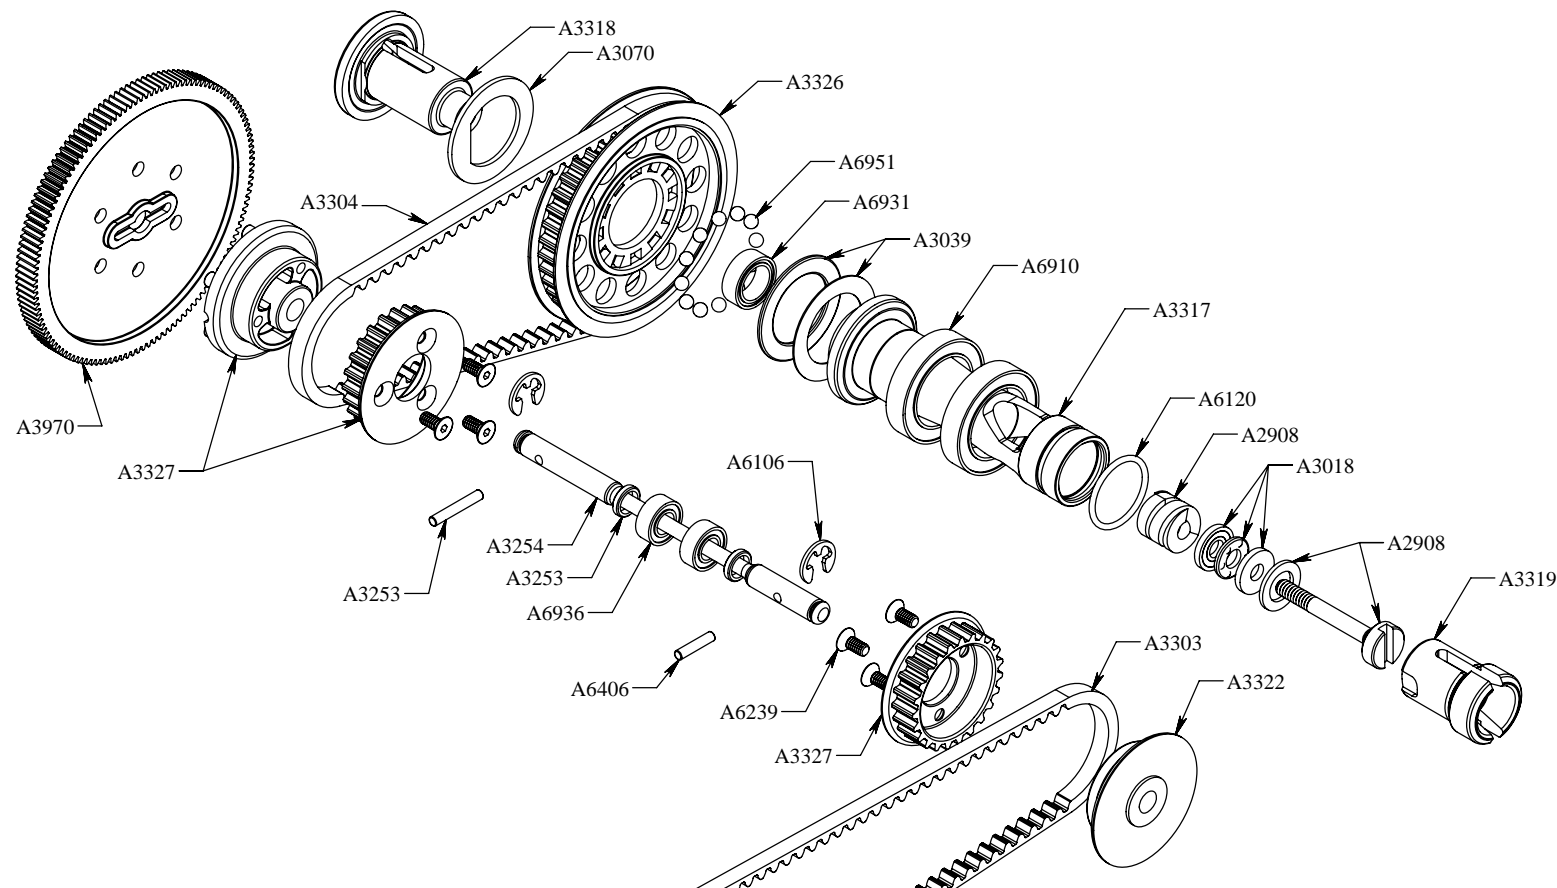

Team Losi, A Division of Horizon Hobby, Inc.

Not Responsible for Typographical Errors

LOSA9690	Inner Pivot Block Set, Aluminum	$18.99	LOSA9760	Front Spindles & Carriers, 0deg, EA3	$10.00
LOSA9695	Outer Pivot Block, 0deg, Aluminum	$14.00	LOSA9762	Front Spindles & Carriers, 4deg, EA3	$10.00
LOSA9697	Outer Pivot Block, 2deg, Aluminum	$14.00	LOSA9842	Rear Shock Tower, Graphite	$14.00
LOSA9746	Front Shock Tower, Graphite	$13.00	LOSA9865	Rear Hub Carrier, 0deg, EA3	$6.00

Option Parts

LOSA3012	Brown Diff Grease	$2.00	LOSA5351	10mm Springs, .75" x 20 Rate (2)	$3.00
LOSA3328	41T Spool Pulley	$9.99	LOSA5352	10mm Springs, .75" x 25 Rate (2)	$3.00
LOSA3329	42T Spool Pulley	$9.99	LOSA5354	10mm Springs, .75" x 35 Rate (2)	$3.00
LOSA3338	RCD Driveshaft Set, 45mm	$30.99	LOSA5355	10mm Springs, .75" x 42.5 Rate (2)	$3.00
LOSA3344	LCD Driveshaft Set, 45mm	$35.99	LOSA5356	10mm Springs, .75" x 50 Rate (2)	$3.00
LOSA3355	One-Way Kit	$55.99	LOSA5357	10mm Springs, .75" x 60 Rate (2)	$3.00
LOSA3356	Front One-Way Tube w/Bearings	$41.99	LOSA5358	10mm Springs, .75" x 70 Rate (2)	$3.00
LOSA3357	One-Way Outdrive	$7.99	LOSA9696	Outer Pivot Block, 1deg, Aluminum	$14.00
LOSA3968	118T/64P Kevlar Spur Gear	$4.00	LOSA9739A	Front Suspension Arms, Graphite, JRX-S	$10.99
LOSA3969	126T/64P Kevlar Spur Gear	$4.00	LOSA9760	Front Spindles & Carriers, 0deg, EA3	$10.00
LOSA4252	Sway Bar Set, Front/Rear (4 Bars)	$14.99	LOSA9761	Front Spindles & Carriers, 2deg, EA3	$10.00
LOSA4311	Routed Battery Tray, 2.75mm, Graphite	$14.99	LOSA9763	Front Spindles & Carriers, 6deg, EA3	$10.00
LOSA5301	10mm Sedan Shock Set	$69.99	LOSA9764	Front Spindles & Carriers, 8deg, EA3	$10.00
LOSA5340	10mm Shock Pistons, #55 (Orange) (4)	$3.00	LOSA9866	Rear Hub Carrier, 0.5deg, EA3	$6.00
LOSA5342	10mm Shock Pistons, #57 (Black) (4)	$3.00	LOSA9867	Rear Hub Carrier, 1deg, EA3	$6.00
LOSA5343	10mm Shock Pistons, #60 (White) (4)	$3.00	LOSA9868	Rear Hub Carrier, 0deg, Offset, EA3	$6.00
LOSA5347	10mm Springs, .75" x 10.5 Rate (2)	$3.00	LOSA9869	Rear Hub Carrier, 0.5deg, Offset, EA3	$6.00
LOSA5348	10mm Springs, .75" x 12.5 Rate (2)	$3.00	LOSA9870	Rear Hub Carrier, 1deg, Offset, EA3	$6.00
LOSA5349	10mm Springs, .75" x 15 Rate (2)	$3.00	LOSA99010	Cargo Bag Box Set (3)	$15.99