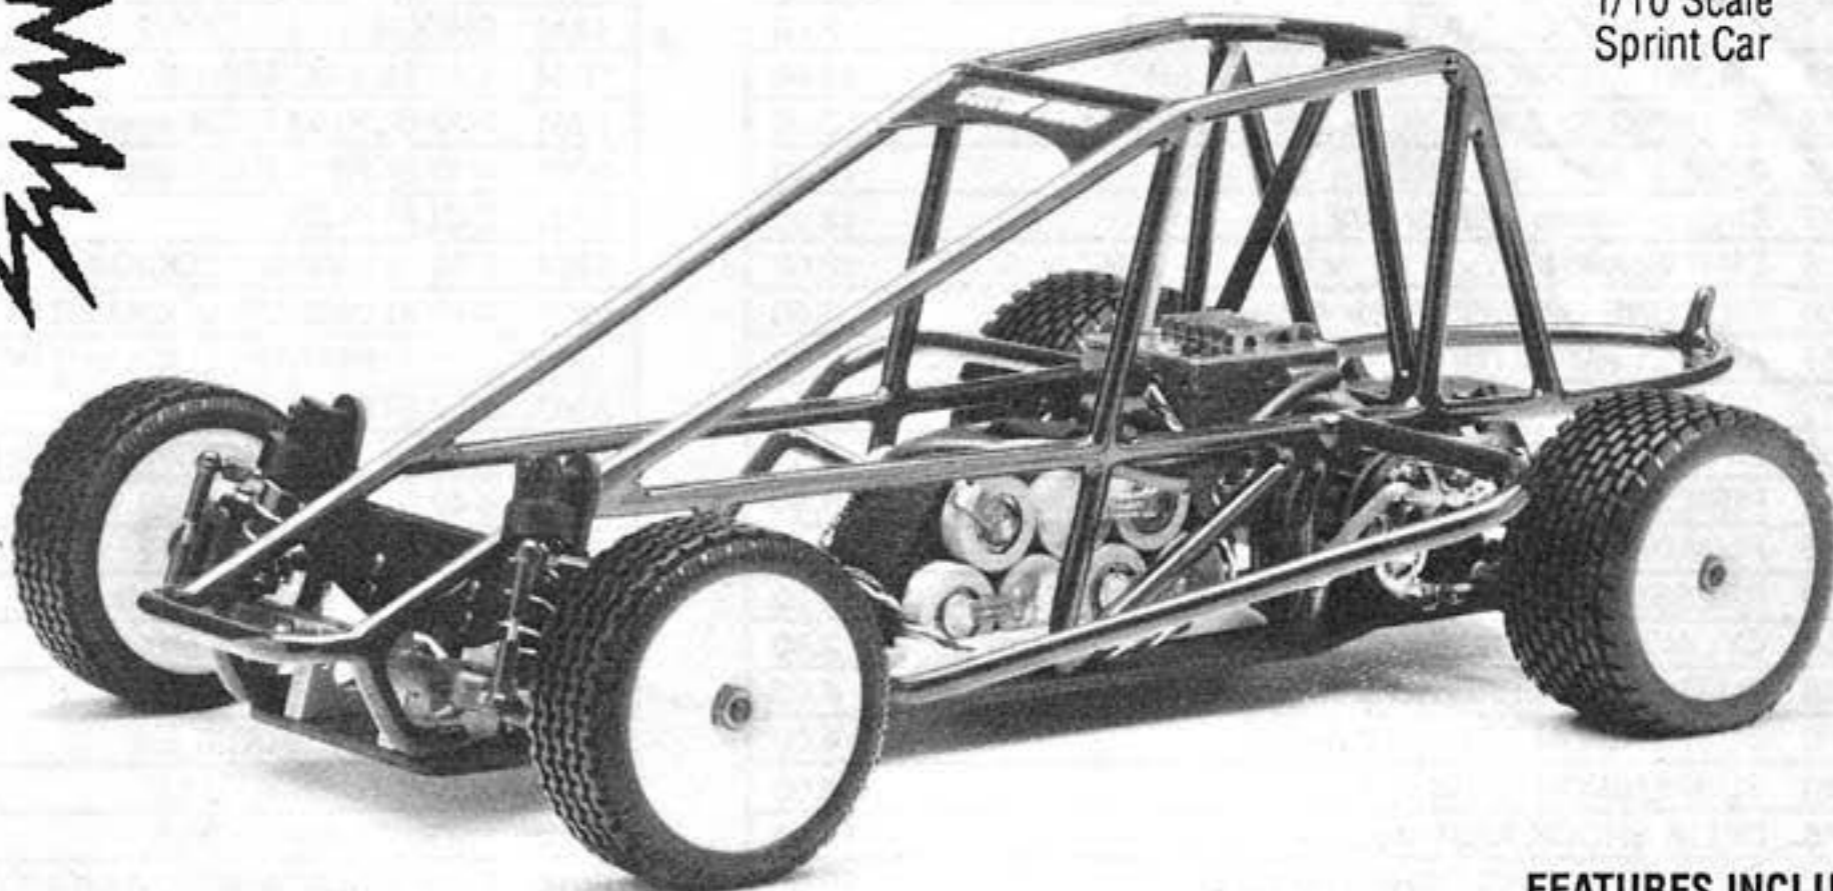

ENFORCER

by

1/10 Scale
Sprint Car

ALREADY A NATIONAL CHAMPION!

• 1990 N.O.R.R.C.A.
Nationals

BASED ON RACE WINNING INTIMIDATOR!

FEATURES INCLUDE:

- MOLDED NYLON CAGE • BALL DIFF
- HIGHLY DETAILED SPRINT CAR BODY
- FULL BALL BEARINGS • DELTA PRESSURIZED SHOCKS
- SLIDE RACK STEERING • TREAD RUBBER TIRES & NYLON WHEELS • BATTERY CRADLE & MORE!

INTIMIDATOR

by

1/10 Scale 2WD
Oval & Road Course Car

FEATURES INCLUDE:

- GRAPHITE CHASSIS
- STAINLESS STEEL BALL BEARINGS
- FULLY INDEPENDENT A-ARM SUSPENSION
- DELTA PRESSURIZED SHOCKS
- MOUNTED FOAM TIRES • BALL DIFFERENTIAL • PHANTOM WEDGE BODY • SLIDING RACK STEERING... PLUS MUCH MORE!