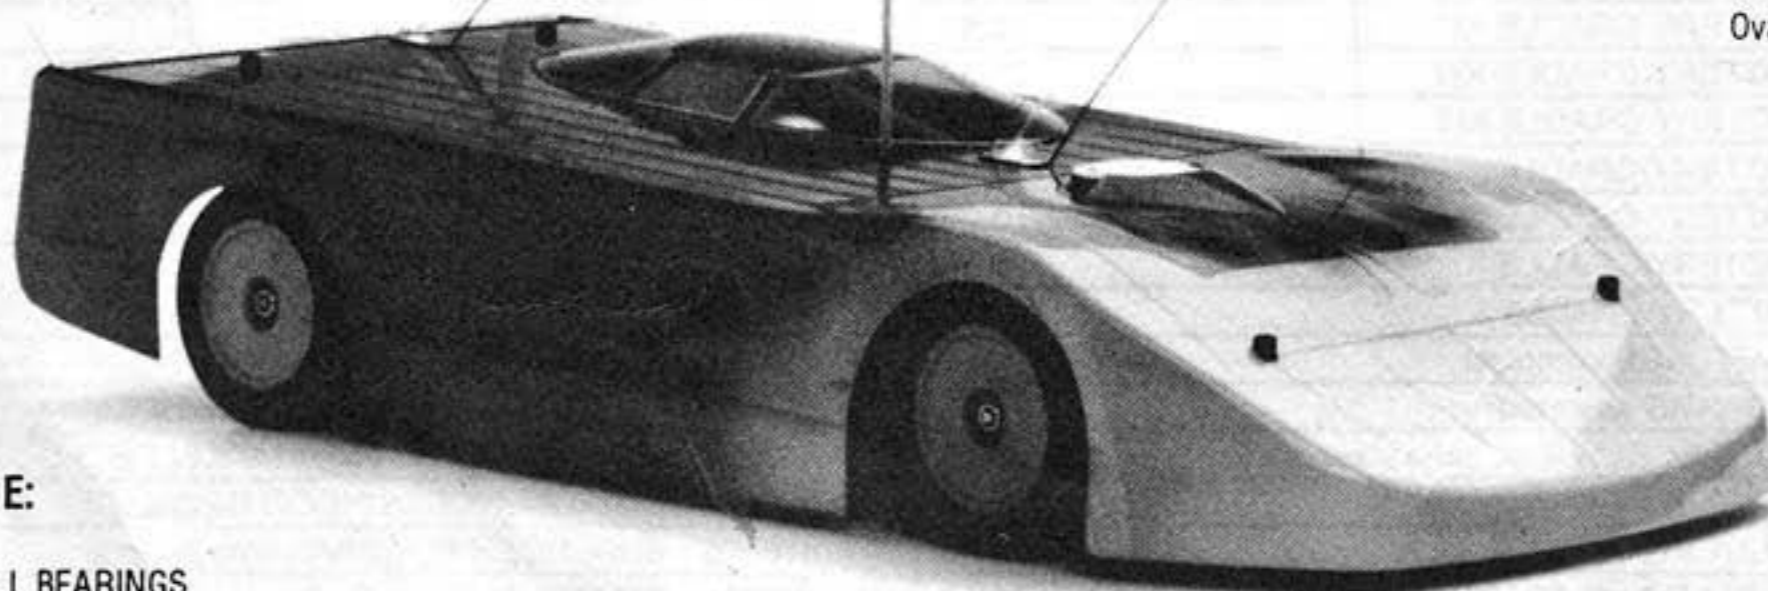

ENFORCER

by

1/10 Scale
Sprint Car

ALREADY A NATIONAL CHAMPION!

• 1990 N.O.R.R.C.A.
Nationals

BASED ON RACE WINNING INTIMIDATOR!

FEATURES INCLUDE:

- MOLDED NYLON CAGE • BALL DIFF
- HIGHLY DETAILED SPRINT CAR BODY
- FULL BALL BEARINGS • DELTA PRESSURIZED SHOCKS
- SLIDE RACK STEERING • TREAD RUBBER TIRES & NYLON WHEELS • BATTERY CRADLE & MORE!

INTIMIDATOR

by

1/10 Scale 2WD
Oval & Road Course Car

FEATURES INCLUDE:

- GRAPHITE CHASSIS
- STAINLESS STEEL BALL BEARINGS
- FULLY INDEPENDENT A-ARM SUSPENSION
- DELTA PRESSURIZED SHOCKS
- MOUNTED FOAM TIRES • BALL DIFFERENTIAL • PHANTOM WEDGE BODY • SLIDING RACK STEERING... PLUS MUCH MORE!