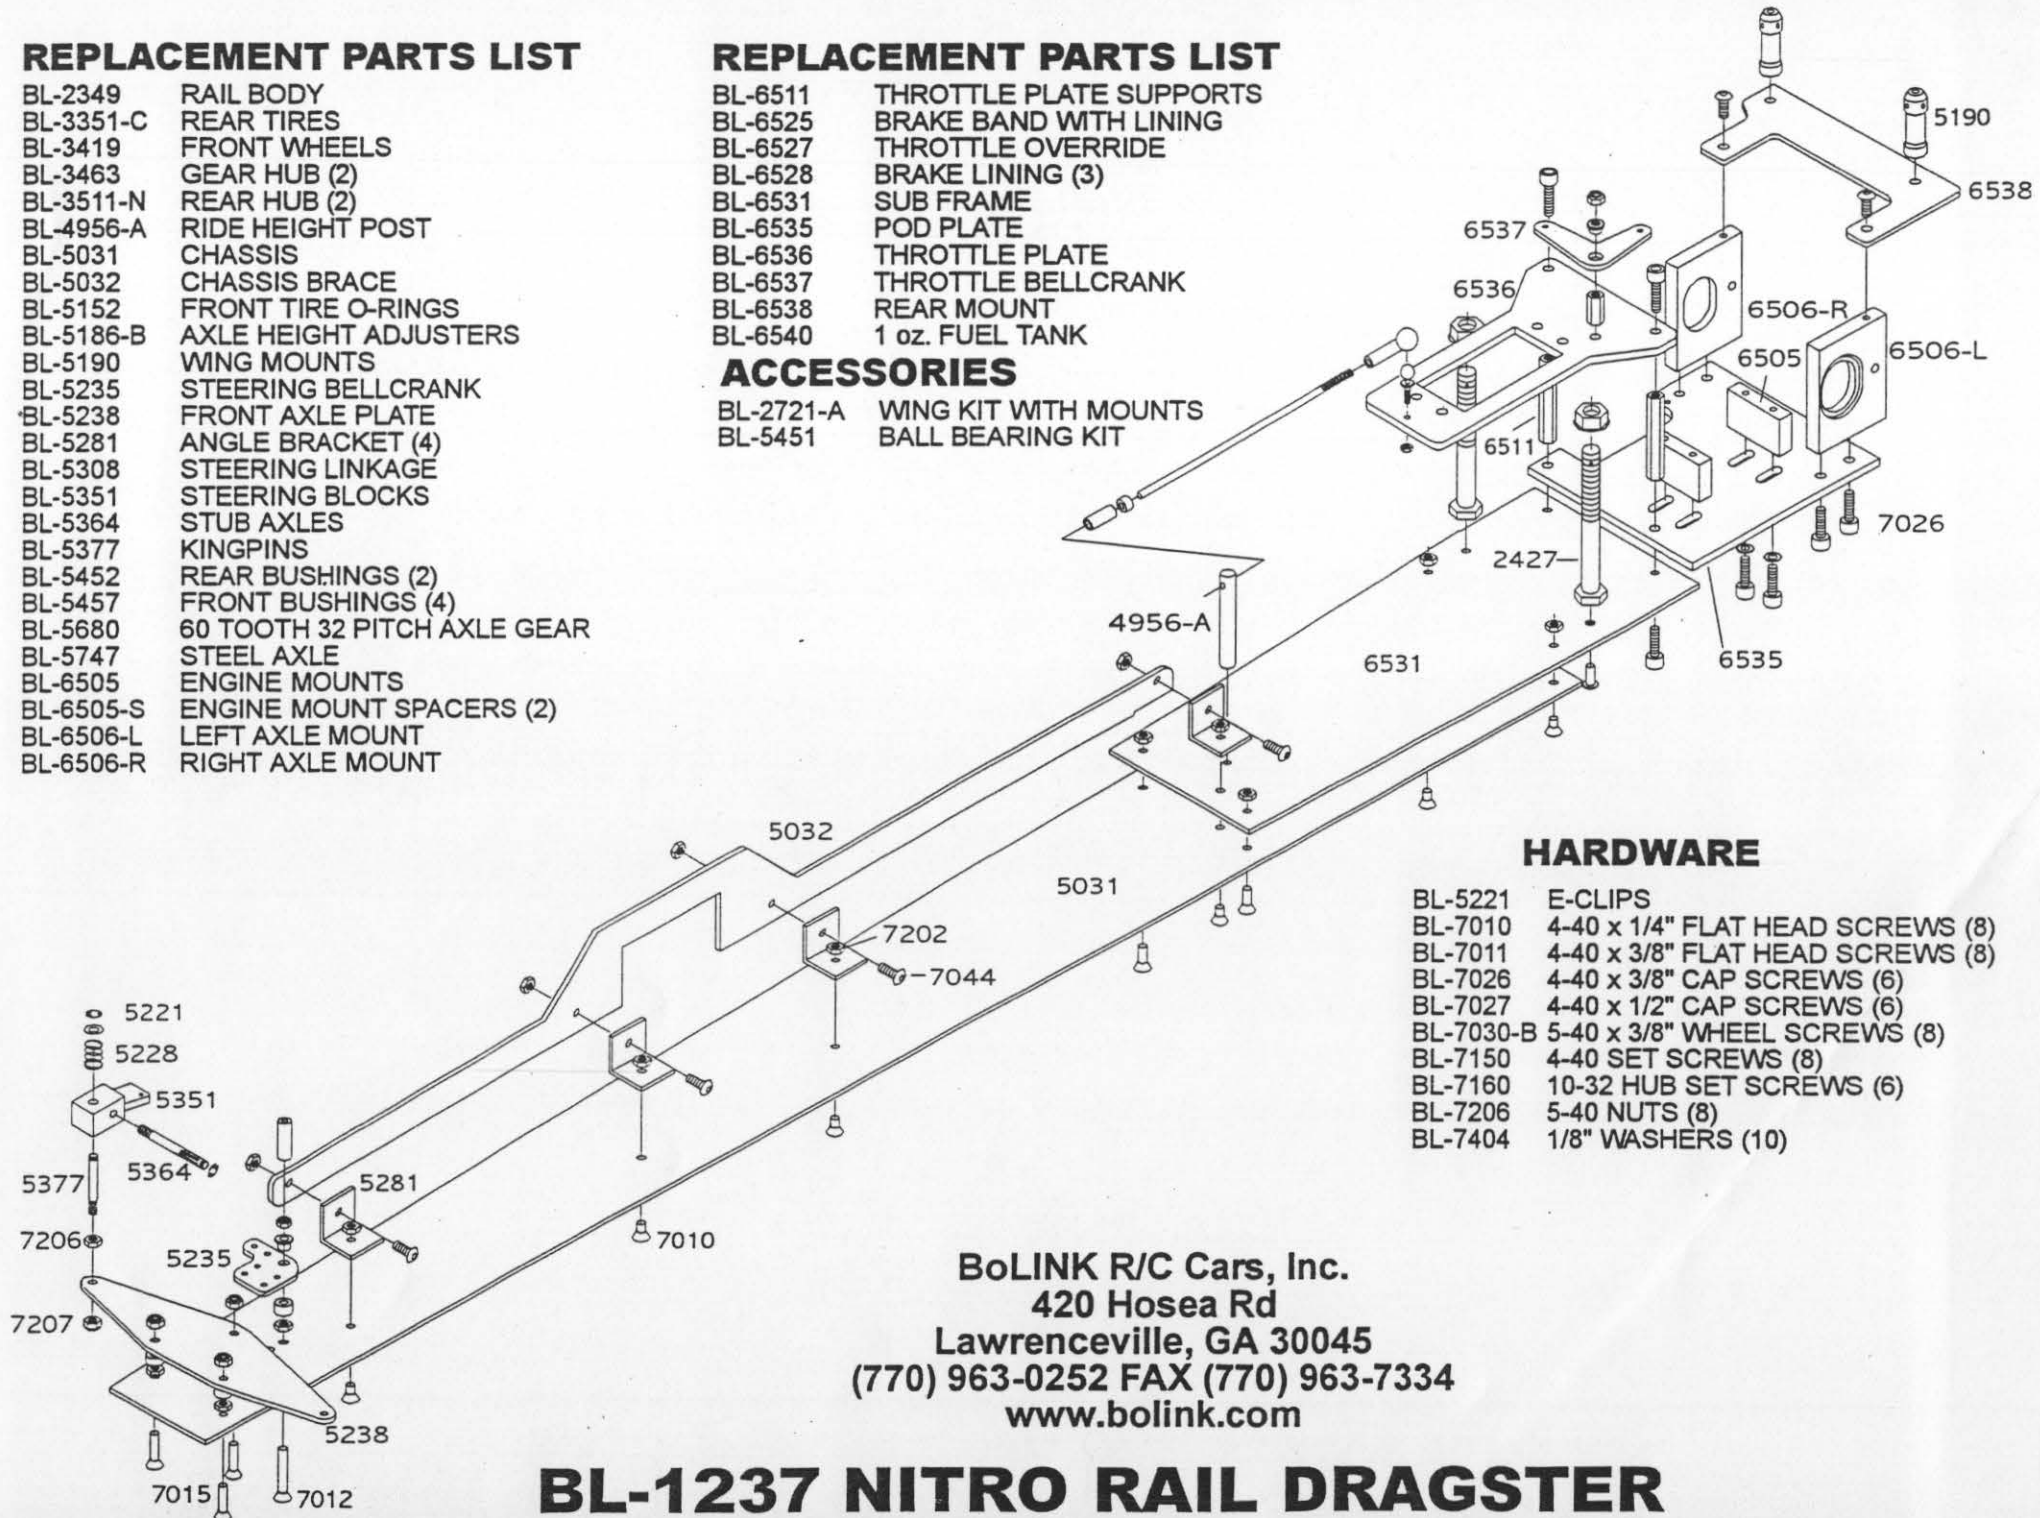

REPLACEMENT PARTS LIST

BL-2349	RAIL BODY
BL-3351-C	REAR TIRES
BL-3419	FRONT WHEELS
BL-3463	GEAR HUB (2)
BL-3511-N	REAR HUB (2)
BL-4956-A	RISE HEIGHT POST
BL-5031	CHASSIS
BL-5032	CHASSIS BRACE
BL-5152	FRONT TIRE O-RINGS
BL-5186-B	AXLE HEIGHT ADJUSTERS
BL-5190	WING MOUNTS
BL-5235	STEERING BELLCRANK
BL-5238	FRONT AXLE PLATE
BL-5281	ANGLE BRACKET (4)
BL-5308	STEERING LINKAGE
BL-5351	STEERING BLOCKS
BL-5364	STUB AXLES
BL-5377	KINGPINS
BL-5452	REAR BUSHINGS (2)
BL-5457	FRONT BUSHINGS (4)
BL-5680	60 TOOTH 32 PITCH AXLE GEAR
BL-5747	STEEL AXLE
BL-6505	ENGINE MOUNTS
BL-6505-S	ENGINE MOUNT SPACERS (2)
BL-6506-L	LEFT AXLE MOUNT
BL-6506-R	RIGHT AXLE MOUNT

REPLACEMENT PARTS LIST

BL-6511	THROTTLE PLATE SUPPORTS
BL-6525	BRAKE BAND WITH LINING
BL-6527	THROTTLE OVERRIDE
BL-6528	BRAKE LINING (3)
BL-6531	SUB FRAME
BL-6535	POD PLATE
BL-6536	THROTTLE PLATE
BL-6537	THROTTLE BELLCRANK
BL-6538	REAR MOUNT
BL-6540	1 oz. FUEL TANK

ACCESSORIES

BL-2721-A	WING KIT WITH MOUNTS
BL-5451	BALL BEARING KIT

HARDWARE

BL-5221	E-CLIPS
BL-7010	4-40 x 1/4" FLAT HEAD SCREWS (8)
BL-7011	4-40 x 3/8" FLAT HEAD SCREWS (8)
BL-7026	4-40 x 3/8" CAP SCREWS (6)
BL-7027	4-40 x 1/2" CAP SCREWS (6)
BL-7030-B	5-40 x 3/8" WHEEL SCREWS (8)
BL-7150	4-40 SET SCREWS (8)
BL-7160	10-32 HUB SET SCREWS (6)
BL-7206	5-40 NUTS (8)
BL-7404	1/8" WASHERS (10)

BoLINK R/C Cars, Inc.
 420 Hosea Rd
 Lawrenceville, GA 30045
 (770) 963-0252 FAX (770) 963-7334
 www.bolink.com

BL-1237 NITRO RAIL DRAGSTER