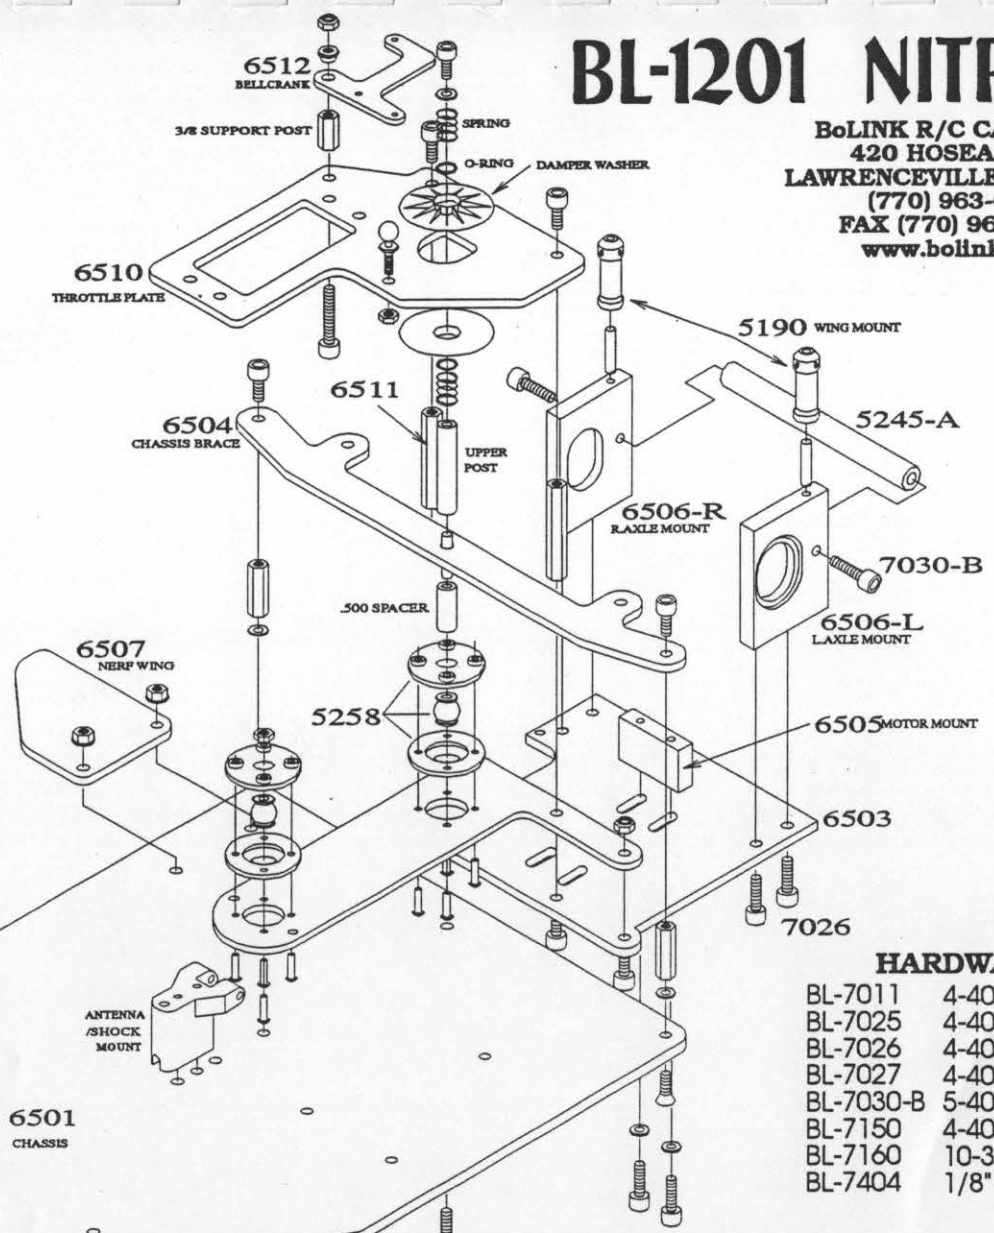

REPLACEMENT PARTS LIST

CHASSIS PARTS

BL-6501	CHASSIS PLATE
BL-6502	KYDEX BUMPER
BL-6503	ALUMINUM BOTTOM PLATE
BL-6504	REAR CHASSIS BRACE
BL-6505	MOTOR MOUNTS (PR)
BL-6505-S	MOTOR MOUNT SPACERS (PR)
BL-6506-L	LEFT AXLE MOUNT
BL-6506-R	RIGHT AXLE MOUNT
BL-6507	NERF WING, KYDEX
BL-6510	THROTTLE PLATE
BL-6511	THROTTLE PLATE SUPPORTS
BL-6512	BELLCRANK w/BUSHING
BL-6525	BRAKE BAND w/LINING
BL-6527	THROTTLE OVERRIDE ASSEMBLY
BL-6528	BRAKE LINING, 3 PC
BL-5245-A	AXLE MOUNT BRACE, ALUM.
BL-5258	SUSPENSION BALL & SOCKET

REAR AXLE PARTS

BL-3514	SET SCREW HUB
BL-3518	DIFF HUB
BL-5680	60 T GEAR
BL-5751	DIFF BALLS
BL-5752	DRIVE RINGS
BL-5730	STEEL AXLE
BL-5735	THRUST BEARING ASSEMBLY
BL-5737	1/4" CONE WASHER
BL-7218	RED DIFF NUT
BL-7415	AXLE SHIMS

BL-1201 NITRO RACER

BoLINK R/C CARS, INC.
 420 HOSEA ROAD
 LAWRENCEVILLE, GA 30045
 (770) 963-0252
 FAX (770) 963-7334
 www.bolink.com

HARDWARE

BL-7011	4-40 x 3/8" FLATHEAD SCREWS
BL-7025	4-40 x 1/4" CAP SCREWS
BL-7026	4-40 x 3/8" CAP SCREWS
BL-7027	4-40 x 1/2" CAP SCREWS
BL-7030-B	5-40 x 3/8" WHEEL SCREWS
BL-7150	4-40 SET SCREWS
BL-7160	10-32 SET SCREWS
BL-7404	1/8" STEEL WASHERS

DIFFERENTIAL ASSEMBLY