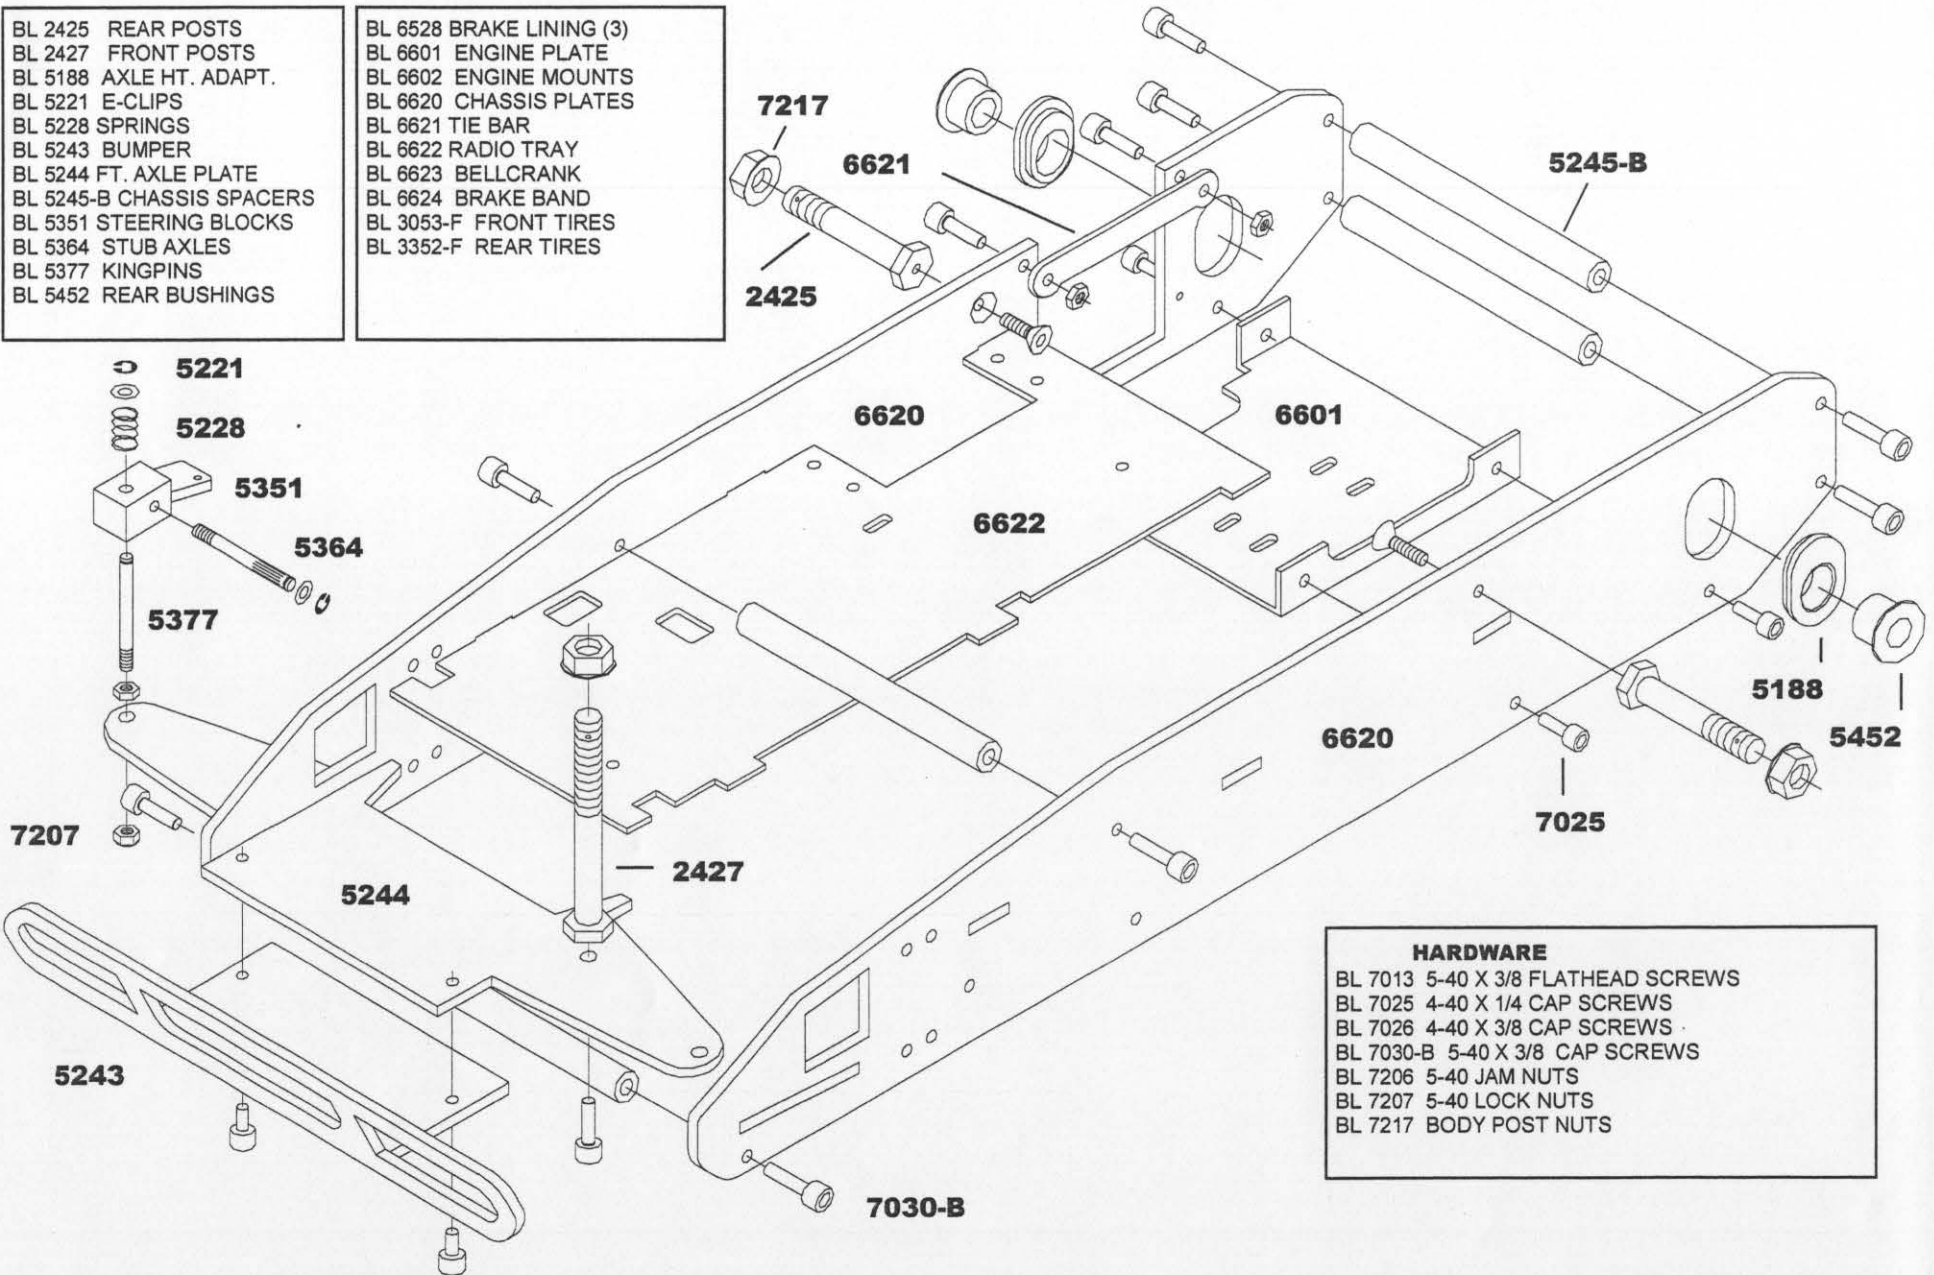

1242 NITRO LEGENDS KIT

BL 2425 REAR POSTS
 BL 2427 FRONT POSTS
 BL 5188 AXLE HT. ADAPT.
 BL 5221 E-CLIPS
 BL 5228 SPRINGS
 BL 5243 BUMPER
 BL 5244 FT. AXLE PLATE
 BL 5245-B CHASSIS SPACERS
 BL 5351 STEERING BLOCKS
 BL 5364 STUB AXLES
 BL 5377 KINGPINS

BL 6528 BRAKE LINING (3)
 BL 6601 ENGINE PLATE
 BL 6602 ENGINE MOUNTS
 BL 6620 CHASSIS PLATES
 BL 6621 TIE BAR
 BL 6622 RADIO TRAY
 BL 6623 BELLCRANK
 BL 6624 BRAKE BAND
 BL 3053-F FRONT TIRES
 BL 3352-F REAR TIRES

HARDWARE

BL 7013 5-40 X 3/8 FLATHEAD SCREWS
 BL 7025 4-40 X 1/4 CAP SCREWS
 BL 7026 4-40 X 3/8 CAP SCREWS
 BL 7030-B 5-40 X 3/8 CAP SCREWS
 BL 7206 5-40 JAM NUTS
 BL 7207 5-40 LOCK NUTS
 BL 7217 BODY POST NUTS