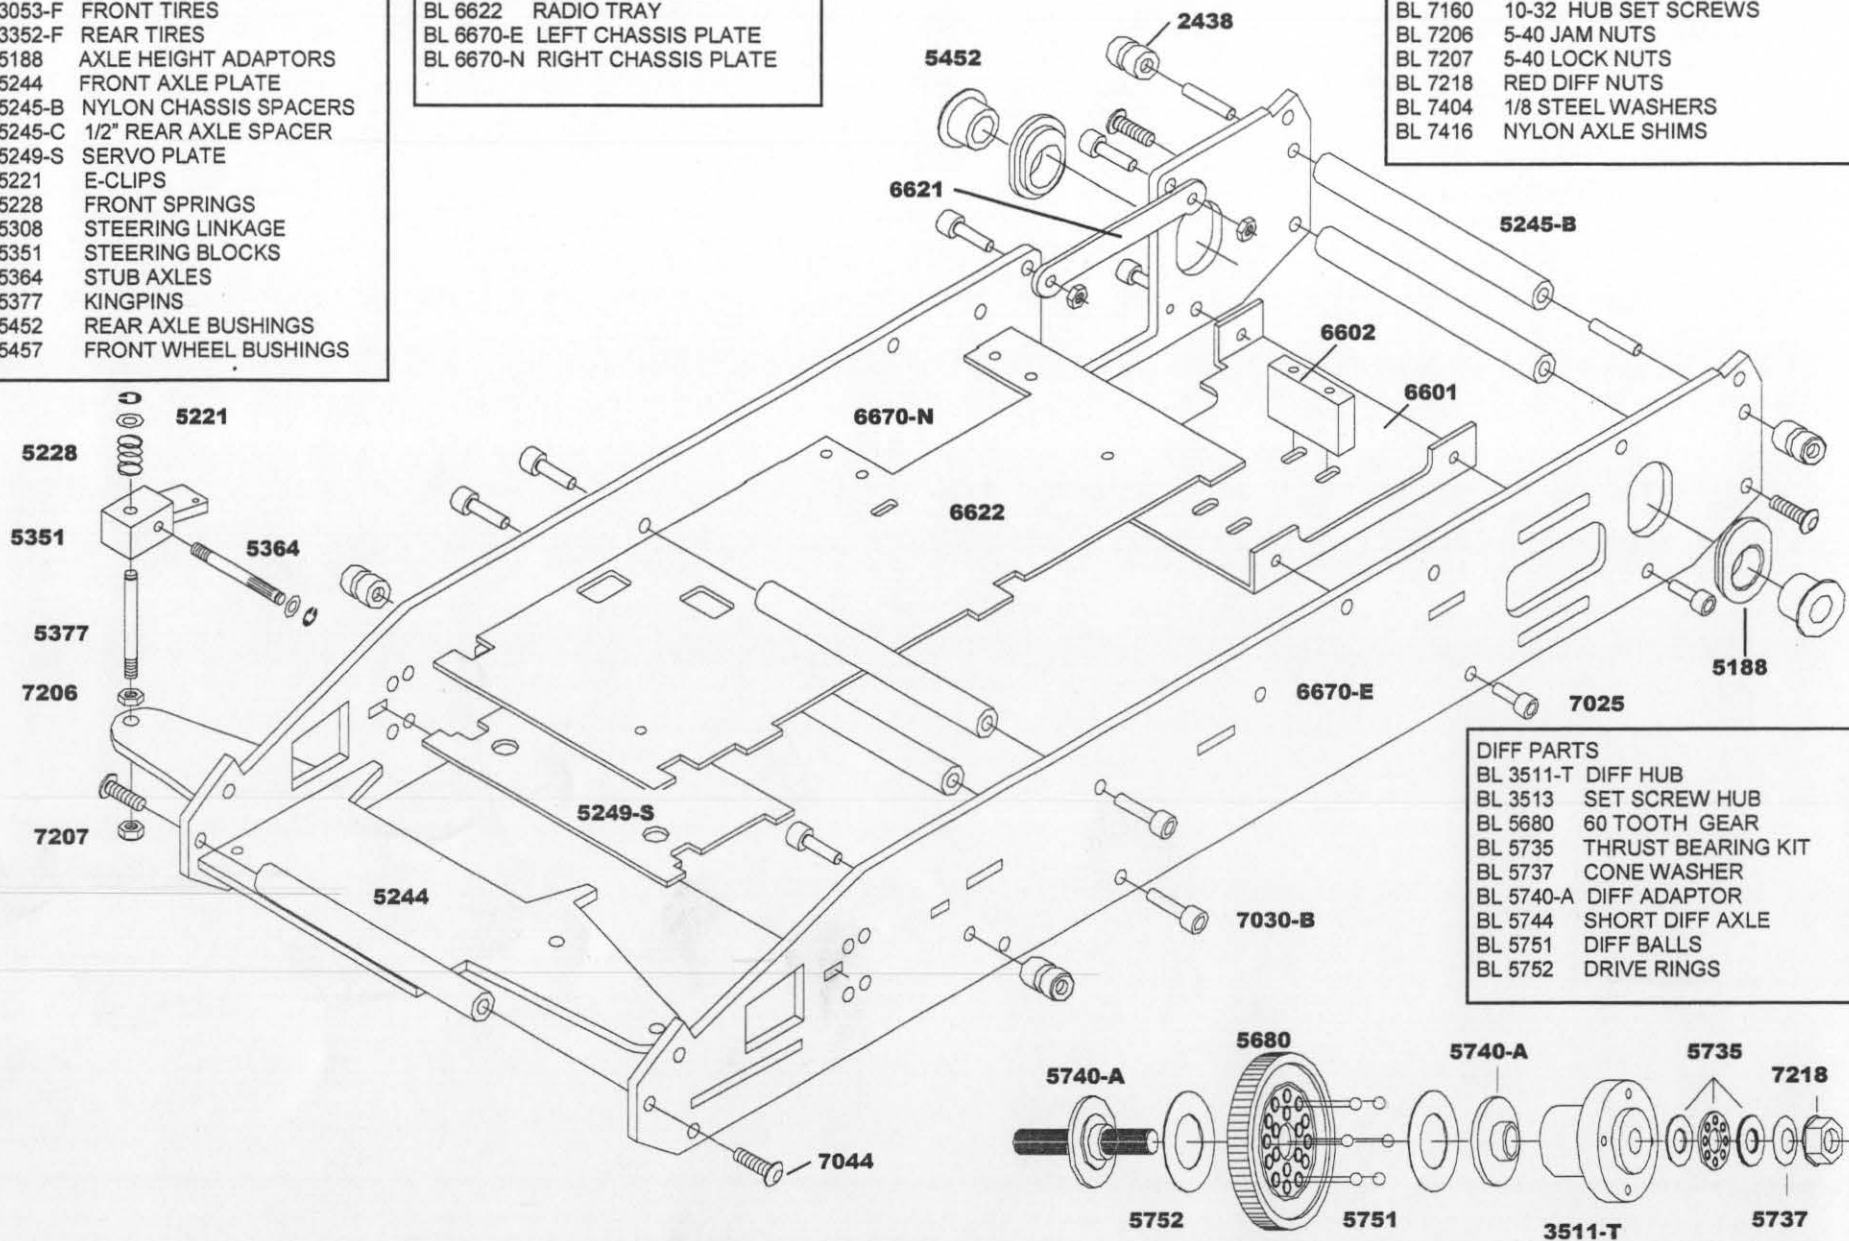

1270 NITRO INDY ROADSTER

REPLACEMENT PARTS

BL 2216 INDY ROADSTER BODY
 BL 2438 BODY MOUNTS
 BL 3053-F FRONT TIRES
 BL 3352-F REAR TIRES
 BL 5188 AXLE HEIGHT ADAPTORS
 BL 5244 FRONT AXLE PLATE
 BL 5245-B NYLON CHASSIS SPACERS
 BL 5245-C 1/2" REAR AXLE SPACER
 BL 5249-S SERVO PLATE
 BL 5221 E-CLIPS
 BL 5228 FRONT SPRINGS
 BL 5308 STEERING LINKAGE
 BL 5351 STEERING BLOCKS
 BL 5364 STUB AXLES
 BL 5377 KINGPINS
 BL 5452 REAR AXLE BUSHINGS
 BL 5457 FRONT WHEEL BUSHINGS

BL 6601 ENGINE PLATE
 BL 6602 ENGINE MOUNTS
 BL 6621 CHASSIS TIE BAR
 BL 6622 RADIO TRAY
 BL 6670-E LEFT CHASSIS PLATE
 BL 6670-N RIGHT CHASSIS PLATE

HARDWARE

BL 7025 4-40 X 1/4 CAP SCREWS
 BL 7026 4-40 X 3/8 CAP SCREWS
 BL 7030-B 5-40 X 3/8 CAP SCREWS
 BL 7044 5-40 X 3/8 BUTTON HD.SCREWS
 BL 7150 4-40 X 1/8 SET SCREWS
 BL 7160 10-32 HUB SET SCREWS
 BL 7206 5-40 JAM NUTS
 BL 7207 5-40 LOCK NUTS
 BL 7218 RED DIFF NUTS
 BL 7404 1/8 STEEL WASHERS
 BL 7416 NYLON AXLE SHIMS

DIFF PARTS

BL 3511-T DIFF HUB
 BL 3513 SET SCREW HUB
 BL 5680 60 TOOTH GEAR
 BL 5735 THRUST BEARING KIT
 BL 5737 CONE WASHER
 BL 5740-A DIFF ADAPTOR
 BL 5744 SHORT DIFF AXLE
 BL 5751 DIFF BALLS
 BL 5752 DRIVE RINGS