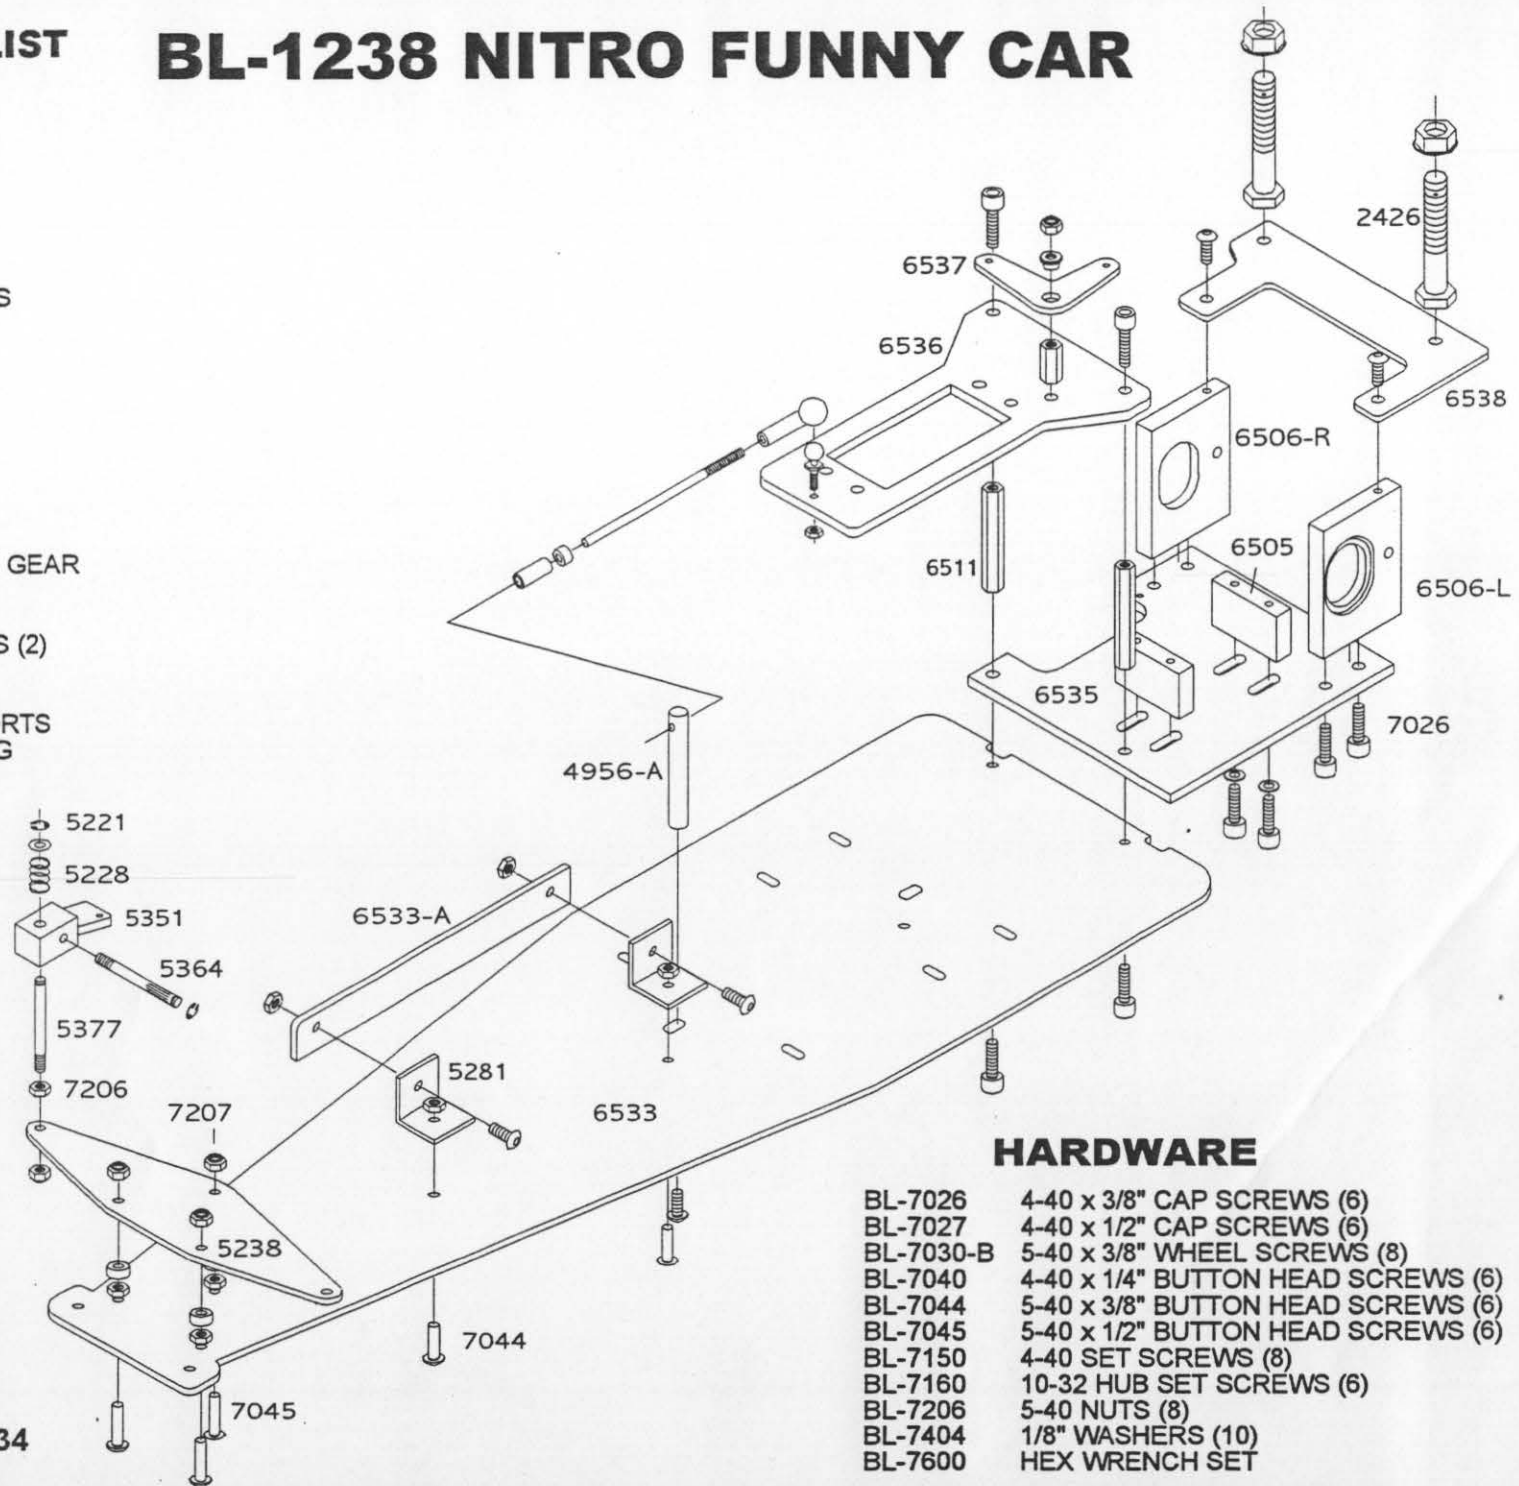

REPLACEMENT PARTS LIST

BL-2261	FUNNY CAR BODY
BL-2426	BODY POSTS (PAIR)
BL-3351-N	REAR TIRES
BL-3419	O-RING FRONT TIRES
BL-3463	GEAR HUB (2)
BL-3511-N	REAR HUB (2)
BL-4956-A	RIDE HEIGHT POST
BL-5152	FRONT TIRE O-RINGS
BL-5186-B	AXLE HEIGHT ADJUSTERS
BL-5228	FRONT SPRINGS
BL-5238	FRONT AXLE PLATE
BL-5281	ANGLE BRACKET (4)
BL-5308	STEERING LINKAGE
BL-5351	STEERING BLOCKS
BL-5364	STUB AXLES
BL-5377	KINGPINS
BL-5452	REAR BUSHINGS (2)
BL-5457	FRONT BUSHINGS (4)
BL-5680	60 TOOTH 32 PITCH AXLE GEAR
BL-5747	STEEL AXLE
BL-6505	ENGINE MOUNTS
BL-6505-S	ENGINE MOUNT SPACERS (2)
BL-6506-L	LEFT AXLE MOUNT
BL-6506-R	RIGHT AXLE MOUNT
BL-6511	THROTTLE PLATE SUPPORTS
BL-6525	BRAKE BAND WITH LINING
BL-6527	THROTTLE OVERRIDE
BL-6528	BRAKE LINING (3)
BL-6533	CHASSIS
BL-6533-A	CHASSIS BRACE
BL-6535	POD PLATE
BL-6536	THROTTLE PLATE
BL-6537	THROTTLE BELLCRANK
BL-6538	REAR MOUNT
BL-6540	1 oz. FUEL TANK

ACCESSORIES

BL-5451	BALL BEARING KIT
---------	------------------

BL-1238 NITRO FUNNY CAR

HARDWARE

BL-7026	4-40 x 3/8" CAP SCREWS (6)
BL-7027	4-40 x 1/2" CAP SCREWS (6)
BL-7030-B	5-40 x 3/8" WHEEL SCREWS (8)
BL-7040	4-40 x 1/4" BUTTON HEAD SCREWS (6)
BL-7044	5-40 x 3/8" BUTTON HEAD SCREWS (6)
BL-7045	5-40 x 1/2" BUTTON HEAD SCREWS (6)
BL-7150	4-40 SET SCREWS (8)
BL-7160	10-32 HUB SET SCREWS (6)
BL-7206	5-40 NUTS (8)
BL-7404	1/8" WASHERS (10)
BL-7600	HEX WRENCH SET