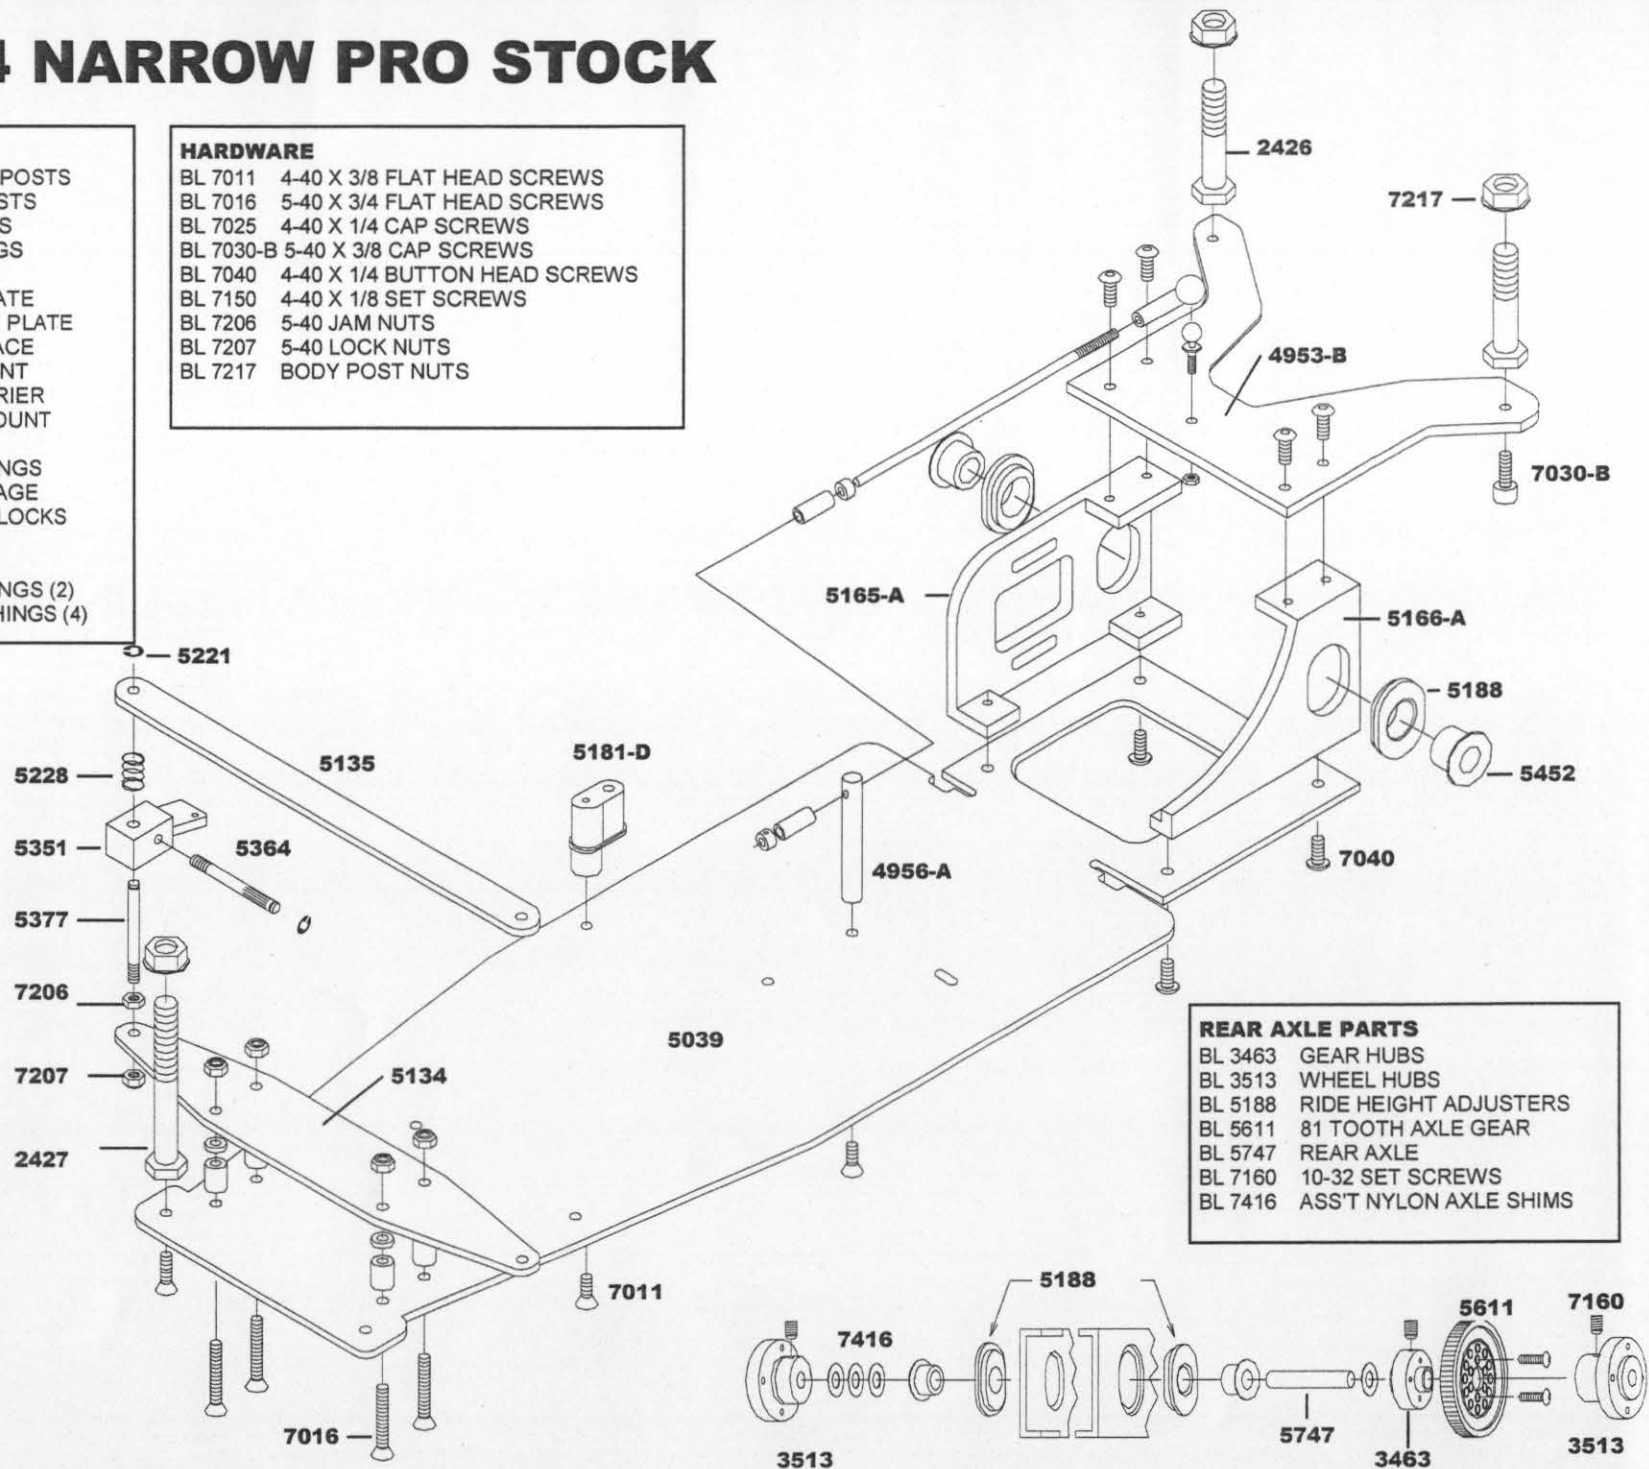

# BL 1334 NARROW PRO STOCK

## PARTS

BL 2426	1 1/2" BODY POSTS
BL 2427	2" BODY POSTS
BL 3418	O-RING TIRES
BL 3418-A	REPL O-RINGS
BL 3351-N	REAR TIRES
BL 5039	CHASSIS PLATE
BL 5134	FRONT AXLE PLATE
BL 5135	KINGPIN BRACE
BL 5165-A	MOTOR MOUNT
BL 5166-A	L. AXLE CARRIER
BL 5181-D	ANTENNA MOUNT
BL 5221	E-CLIPS
BL 5228	FRONT SPRINGS
BL 5308	FRONT LINKAGE
BL 5351	STEERING BLOCKS
BL 5364	STUB AXLES
BL 5377	KINGPINS
BL 5452	REAR BUSHINGS (2)
BL 5457	FRONT BUSHINGS (4)

## HARDWARE

BL 7011	4-40 X 3/8 FLAT HEAD SCREWS
BL 7016	5-40 X 3/4 FLAT HEAD SCREWS
BL 7025	4-40 X 1/4 CAP SCREWS
BL 7030-B	5-40 X 3/8 CAP SCREWS
BL 7040	4-40 X 1/4 BUTTON HEAD SCREWS
BL 7150	4-40 X 1/8 SET SCREWS
BL 7206	5-40 JAM NUTS
BL 7207	5-40 LOCK NUTS
BL 7217	BODY POST NUTS

REAR AXLE PARTS	
BL 3463	GEAR HUBS
BL 3513	WHEEL HUBS
BL 5188	RIDE HEIGHT ADJUSTERS
BL 5611	81 TOOTH AXLE GEAR
BL 5747	REAR AXLE
BL 7160	10-32 SET SCREWS
BL 7416	ASS'T NYLON AXLE SHIMS