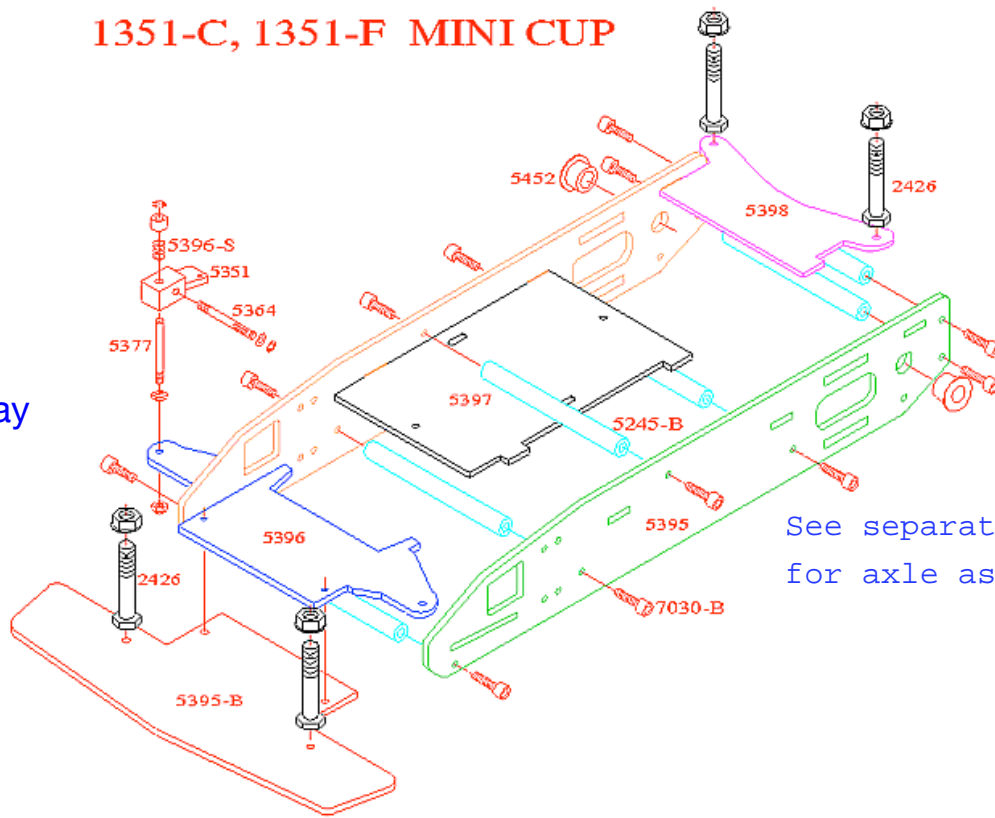

1351-C, 1351-F MINI CUP

Click Part number to search eBay

See separate explode for axle assembly

MINICUP REPLACEMENT PARTS		HARDWARE	
BL-2403	BODY CLIPS	BL-4245-S	MOTOR SCREWS
BL-2426	BODY POSTS (1-1/2')	BL-7025	BUMPER BOLTS (6)
BL-3001	BLUE/ORANGE DOT FRONT TIRES	BL-7030-B	CHASSIS, BODY POST SCREWS (8)
BL-3002	BLUE DOT FRONT TIRES	BL-7031	REAR WHEEL SCREWS (8)
BL-3004	GREEN DOT FRONT TIRES	BL-7160	HUB SET SCREWS
BL-3102	BLUE DOT REAR TIRES	BL-7206	5-40 JAM NUTS
BL-3104	GREEN DOT REAR TIRES	BL-7207	5-40 LOCK NUTS
BL-5221	E-CLIPS	BL-7217	NUTS FOR BODY POSTS AND DIFF
BL-5245-B	NYLON CHASSIS SPACERS (6) W/HDWE	BL-7404	1/8 STEEL WASHERS
BL-5308	LINKAGE KIT	BL-7416	REAR AXLE SHIMS (NYLON)
BL-5351	STEERING BLOCKS		
BL-5364	STUB AXLES		
BL-5377	KINGPINS		
BL-5395	MINICUP CHASSIS PLATES (PR)		
BL-5395-B	BUMPER		
		ACCESSORIES	
BL-5396	FRONT AXLE PLATE	BL-4009	LEGENDS MOTOR
BL-5396-S	FRONT SPRING KIT	BL-4709	LEGENDS 4-CELL BATTERY PACK
BL-5397	BATTERY TRAY	BL-5451	BALL BEARING KIT - 4 frt & 2 rear
BL-5398	REAR BODY MOUNT	BL-5542-5560	12 THRU 30 TOOTH PINION GEARS
BL-5452	REAR BUSHINGS (2)	BL-5602-5611	72 THRU 81 TOOTH DIFF GEARS
BL-5457	REAR BUSHINGS (4)	BL-6027	SILICONE LUBE
BL-5553	23 TOOTH PINION GEAR		
BL-5605	75 TOOTH SPUR GEAR		
BL-5735	THRUST BEARING SET FOR DIFF		
BL-5737	CONE WASHER		
		BODIES	
BL-5742	DIFF SPACER	BL-2016	T'BIRD MINICUP BODY (KIT BODY)
BL-5744	DIFF AXLE	BL-2017	CHEVY MINICUP BODY (KIT BODY)
BL-5751	DIFF BALLS (8)	BL-2023	PONTIAC STOCK CAR
BL-5752	DRIVE RINGS	BL-2030	'97 FORD SUPERTRUCK